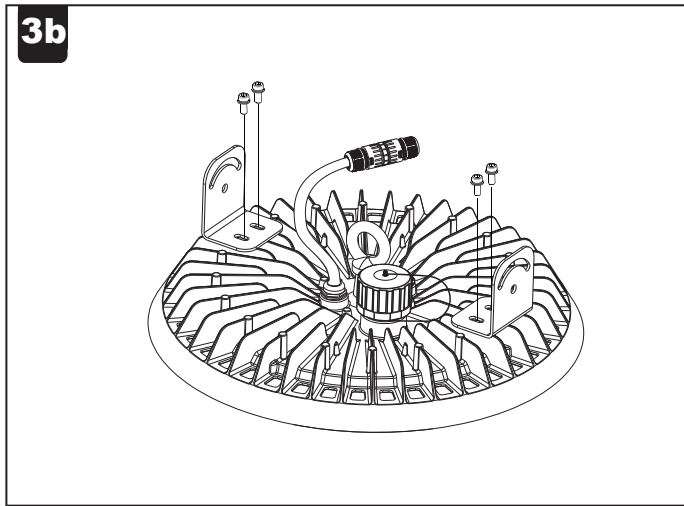

Product Code: [AZLE /2]

Master
Translations
QR Link

75W/100W/125W

150W/175W/200W

Model	Power	Product L*W*H (mm)	Carton L*W*H (mm)	NW (kg) ± 0.1	GW (kg) ± 0.1
AZLE1/2	75W/100W/125W	308*308*86	317*308*82	1.58	1.83
AZLE2/2	150W/175W/200W	354*354*89	358*353*82	2.04	2.33

Ansell (Sales & Distribution) Republic of Ireland Limited
 Unit G1, Block G,
 Calmount Park, Ballymount
 Dublin 12,
 D12 TH56

www.ansell-lighting.com

2 Hook Mount

3 Bracket Mount

For all of the above installation, it is recommended that all models with safety rope.