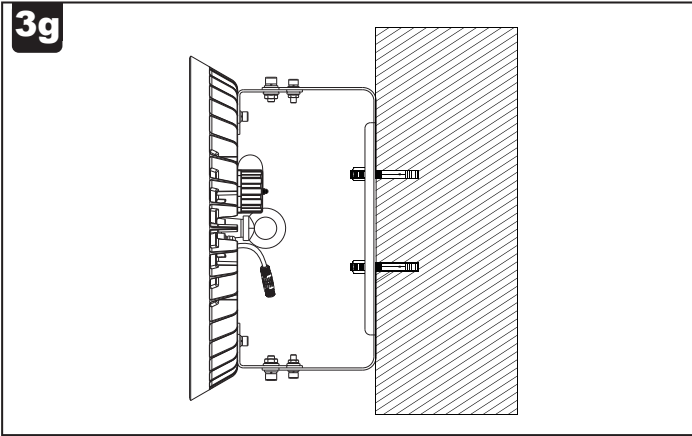

Product Code: [AZLE /2]

Master
Translations
QR Link

75W/100W/125W

150W/175W/200W

Model	Power	Product L*W*H (mm)	Carton L*W*H (mm)	NW (kg) ± 0.1	GW (kg) ± 0.1
AZLE1/2	75W/100W/125W	308*308*86	317*308*82	1.58	1.83
AZLE2/2	150W/175W/200W	354*354*89	358*353*82	2.04	2.33

Ansell (Sales & Distribution) Republic of Ireland Limited
 Unit G1, Block G,
 Calmount Park, Ballymount
 Dublin 12,
 D12 TH56

www.ansell-lighting.com

2 Hook Mount

3 Bracket Mount

For all of the above installation, it is recommended that all models with safety rope.