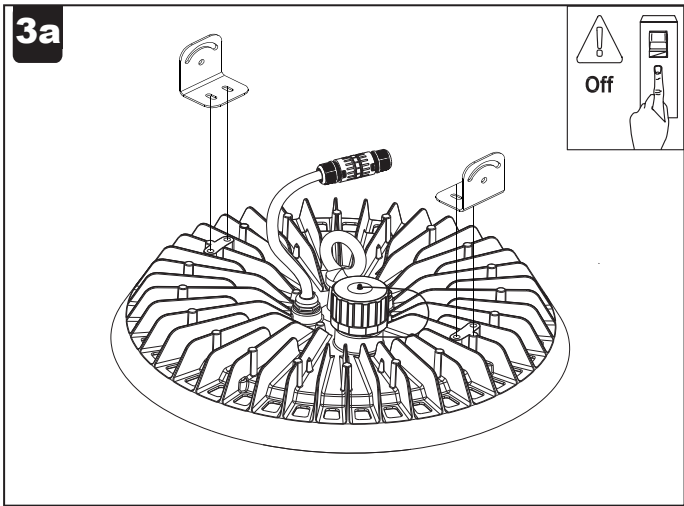

Product Code: [AZLE /2]

Master
Translations
QR Link

75W/100W/125W

150W/175W/200W

Model	Power	Product L*W*H (mm)	Carton L*W*H (mm)	NW (kg) ± 0.1	GW (kg) ± 0.1
AZLE1/2	75W/100W/125W	308*308*86	317*308*82	1.58	1.83
AZLE2/2	150W/175W/200W	354*354*89	358*353*82	2.04	2.33

Ansell (Sales & Distribution) Republic of Ireland Limited
 Unit G1, Block G,
 Calmount Park, Ballymount
 Dublin 12,
 D12 TH56

www.ansell-lighting.com

2 Hook Mount

3 Bracket Mount

For all of the above installation, it is recommended that all models with safety rope.