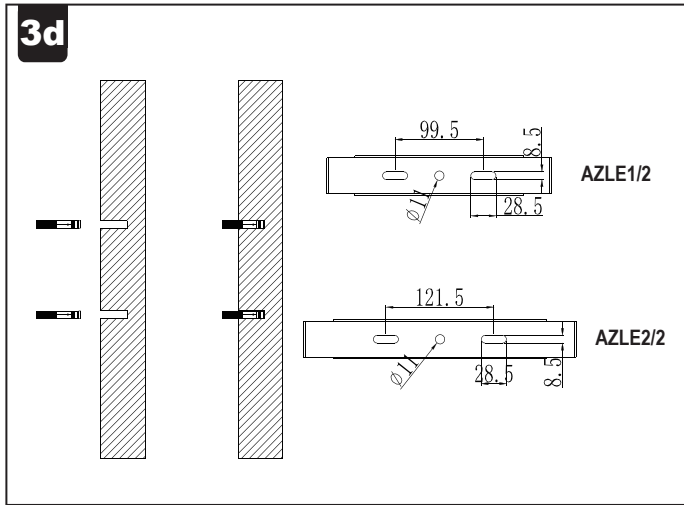

Product Code: [AZLE /2]

Master
Translations
QR Link

75W/100W/125W

150W/175W/200W

Model	Power	Product L*W*H (mm)	Carton L*W*H (mm)	NW (kg) ± 0.1	GW (kg) ± 0.1
AZLE1/2	75W/100W/125W	308*308*86	317*308*82	1.58	1.83
AZLE2/2	150W/175W/200W	354*354*89	358*353*82	2.04	2.33

Ansell (Sales & Distribution) Republic of Ireland Limited
 Unit G1, Block G,
 Calmount Park, Ballymount
 Dublin 12,
 D12 TH56

www.ansell-lighting.com

2 Hook Mount

3 Bracket Mount

For all of the above installation, it is recommended that all models with safety rope.