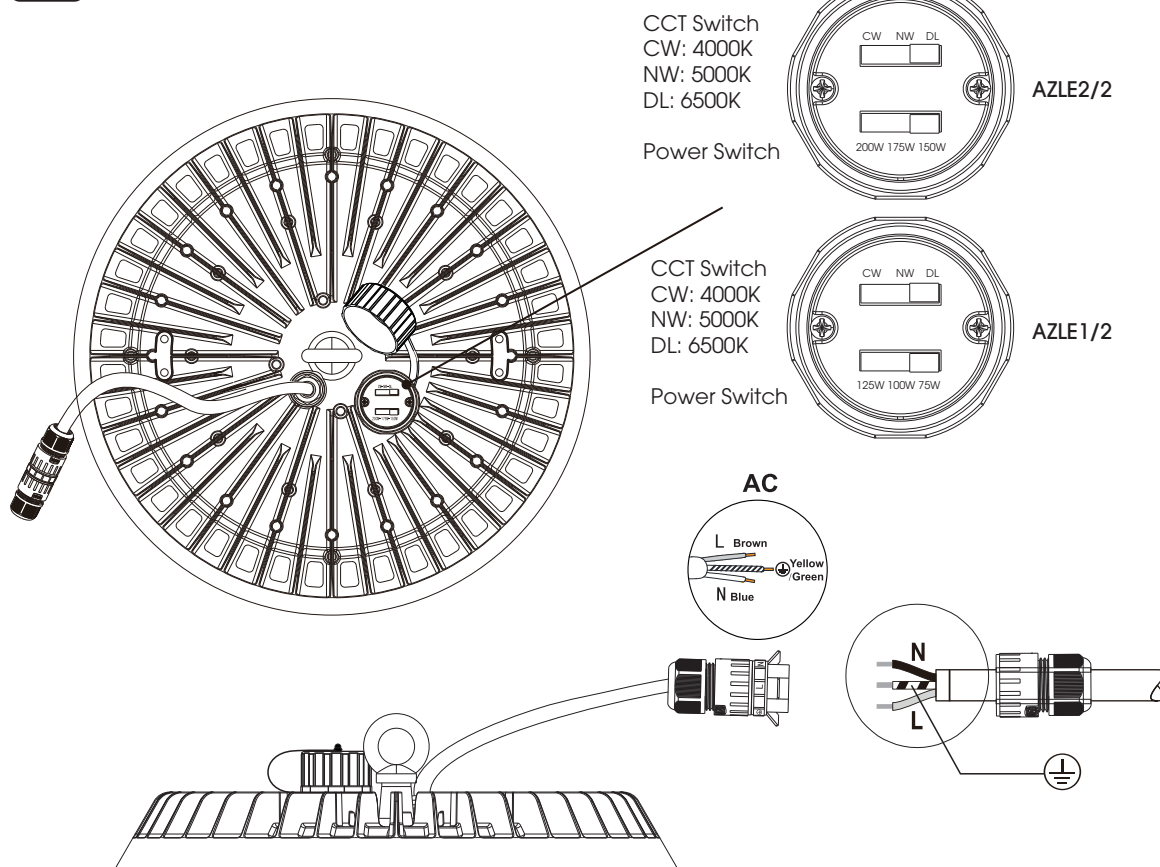

Installation Instructions

Instrucciones de instalación, Instructions d'installation, Installationsanleitung, إرشادات التركيب,
 Installatie-instructies, Instruções de instalação, Installatie-instructies,
 設置手順説明, Οδηγίες εγκατάστασης

Product Code: [AZLE /2]

Master
Translations
QR Link

75W/100W/125W

150W/175W/200W

Model	Power	Product L*W*H (mm)	Carton L*W*H (mm)	NW (kg) ± 0.1	GW (kg) ± 0.1
AZLE1/2	75W/100W/125W	308*308*86	317*308*82	1.58	1.83
AZLE2/2	150W/175W/200W	354*354*89	358*353*82	2.04	2.33

1 Wiring diagram

Ansell Electrical Products
 Unit 6B, Stonecross Industrial
 Park,
 Yew Tree Way,
 Warrington,
 WA3 3JD

Ansell (Sales & Distribution)
 Unit 2, M2 Business Park,
 Duncrue Street,
 Belfast,
 BT3 9AQ

Ansell (Sales & Distribution) Republic of Ireland Limited
 Unit G1, Block G,
 Calmount Park, Ballymount
 Dublin 12,
 D12 TH56

www.ansell-lighting.com

2 Hook Mount

3 Bracket Mount

For all of the above installation, it is recommended that all models with safety rope.