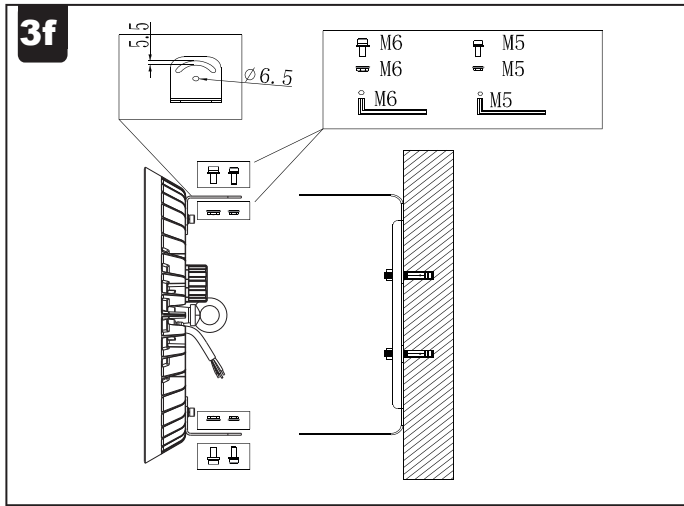

Product Code: [AZLE /2]

Master
Translations
QR Link

75W/100W/125W

150W/175W/200W

Model	Power	Product L*W*H (mm)	Carton L*W*H (mm)	NW (kg) ± 0.1	GW (kg) ± 0.1
AZLE1/2	75W/100W/125W	308*308*86	317*308*82	1.58	1.83
AZLE2/2	150W/175W/200W	354*354*89	358*353*82	2.04	2.33

Ansell (Sales & Distribution) Republic of Ireland Limited
 Unit G1, Block G,
 Calmount Park, Ballymount
 Dublin 12,
 D12 TH56

www.ansell-lighting.com

2 Hook Mount

3 Bracket Mount

For all of the above installation, it is recommended that all models with safety rope.