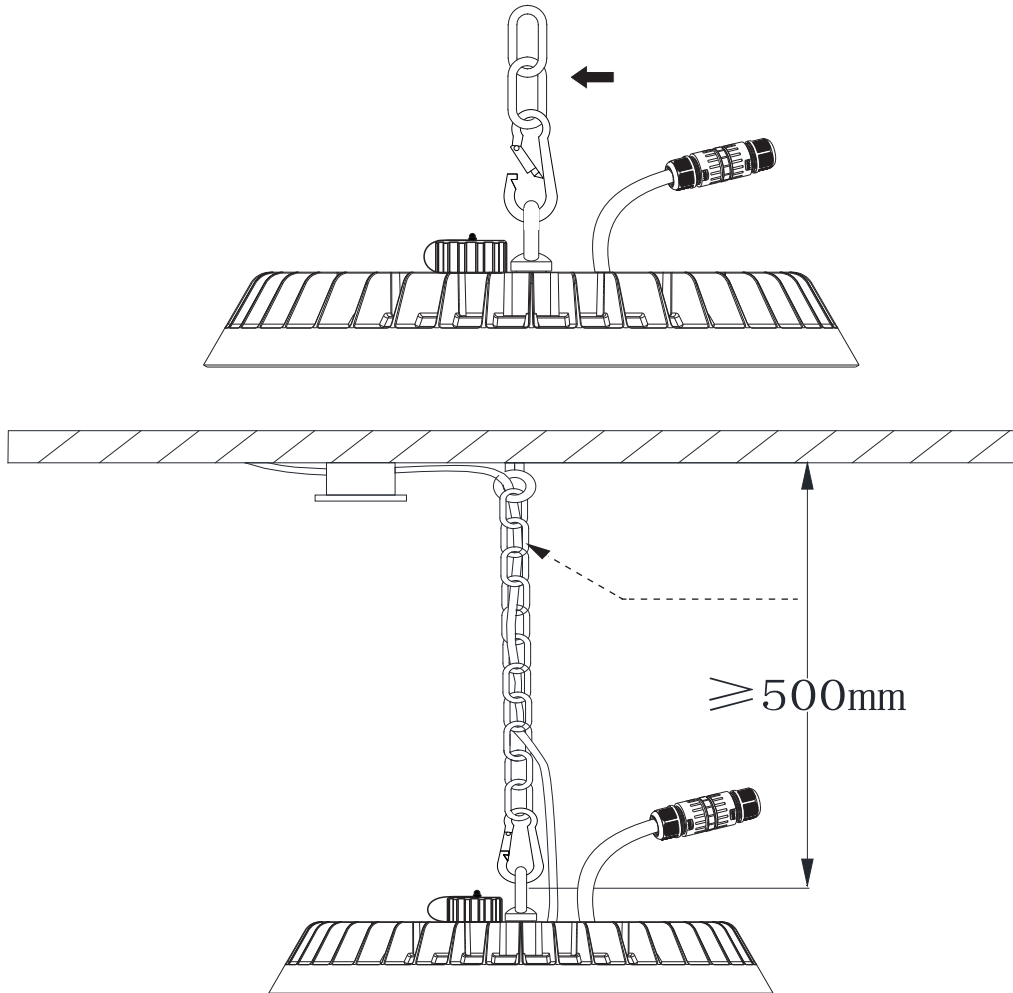

Product Code: [AZLE /2]

Master
Translations
QR Link

75W/100W/125W

150W/175W/200W

Model	Power	Product L*W*H (mm)	Carton L*W*H (mm)	NW (kg) ± 0.1	GW (kg) ± 0.1
AZLE1/2	75W/100W/125W	308*308*86	317*308*82	1.58	1.83
AZLE2/2	150W/175W/200W	354*354*89	358*353*82	2.04	2.33

1 Wiring diagram

Ansell Electrical Products
 Unit 6B, Stonecross Industrial
 Park,
 Yew Tree Way,
 Warrington,
 WA3 3JD

Ansell (Sales & Distribution)
 Unit 2, M2 Business Park,
 Duncrue Street,
 Belfast,
 BT3 9AQ

Ansell (Sales & Distribution) Republic of Ireland Limited
 Unit G1, Block G,
 Calmount Park, Ballymount
 Dublin 12,
 D12 TH56

www.ansell-lighting.com

2 Hook Mount

3 Bracket Mount

For all of the above installation, it is recommended that all models with safety rope.