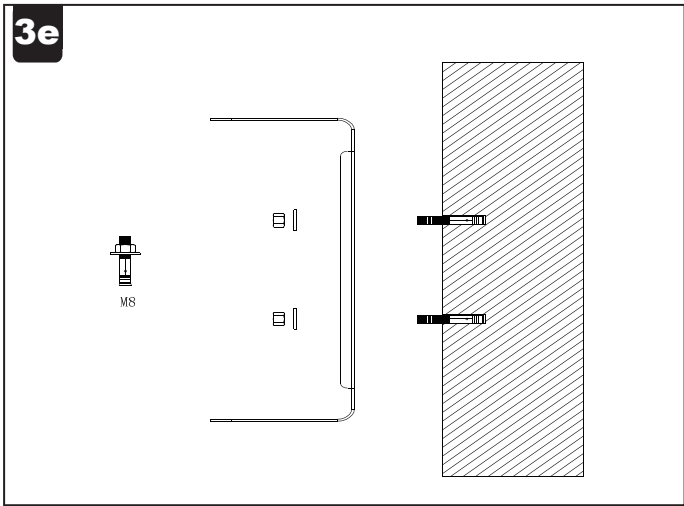

Product Code: [AZLE /2]

Master
Translations
QR Link

75W/100W/125W

150W/175W/200W

Model	Power	Product L*W*H (mm)	Carton L*W*H (mm)	NW (kg) ± 0.1	GW (kg) ± 0.1
AZLE1/2	75W/100W/125W	308*308*86	317*308*82	1.58	1.83
AZLE2/2	150W/175W/200W	354*354*89	358*353*82	2.04	2.33

Ansell (Sales & Distribution) Republic of Ireland Limited
 Unit G1, Block G,
 Calmount Park, Ballymount
 Dublin 12,
 D12 TH56

www.ansell-lighting.com

2 Hook Mount

3 Bracket Mount

For all of the above installation, it is recommended that all models with safety rope.