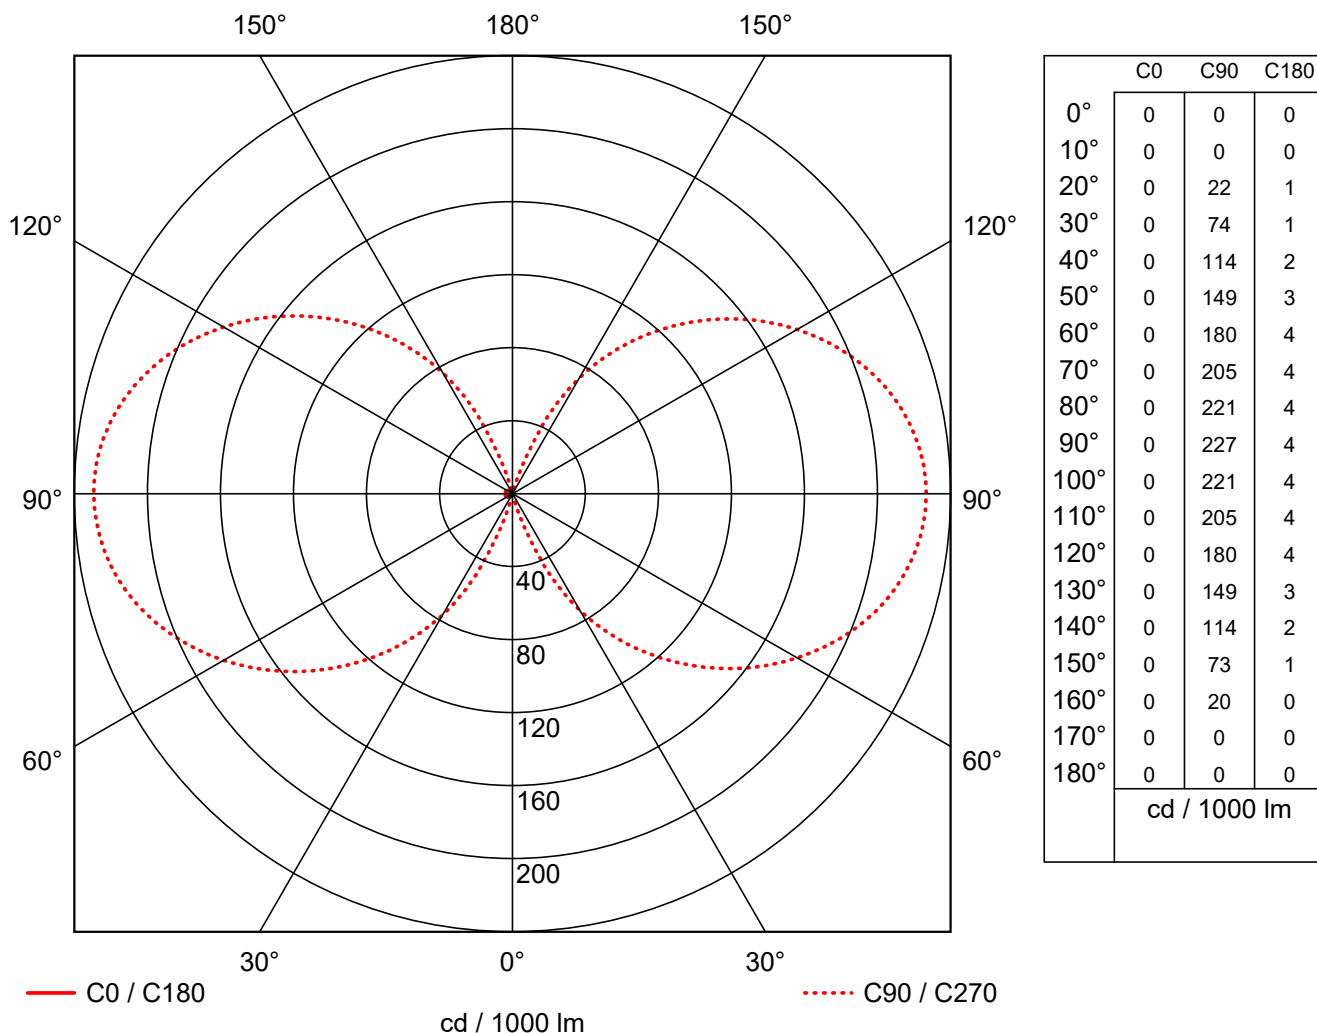

Object :
Installation :
Project number :
Date : 03.09.2018

1 Luminaire data

1.1 Ansell Lighting, Zart LED (AZATLED)

1.1.1 Data sheet

Manufacturer: Ansell Lighting

AZATLED Zart LED

Luminaire data

Luminaire efficiency : 100%
Luminaire efficacy : 40.92 lm/W
Classification : C11 ↓50.0% ↑50.0%
CIE Flux Codes : 9 33 65 50 100
UGR 4H 8H : <10.0 / 27.5
Power : 12 W
Luminous flux : 491 lm

Equipped with

Quantity : 2
Designation : 49
Colour :
Luminous flux : 245.5 lm

Dimensions : Ø210 mm x 1 mm

Object :
 Installation :
 Project number :
 Date : 03.09.2018

1.1 Ansell Lighting, Zart LED (AZATLED)

1.1.2 LDC

Manufacturer : Ansell Lighting
 Order number : AZATLED
 Luminaire name : Zart LED
 Equipment : 2 x 49 / 245.5 lm
 Dimensions : D 210 mm x H 1 mm
 File name : rlx_20180903164023.ltd

Efficiency factor : 100%
 Luminaire efficacy : 40.92 lm/W (C11)
 Light distribution :
 Beam Angle : -- C0
 -- C90
 -- C180
 -- C270