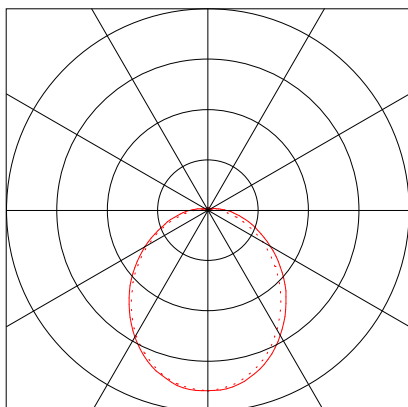

Luminaire data

Luminaire efficiency : 10.3%
Luminaire efficacy : 12.34 lm/W
Classification : A41 ↓94.4% ↑5.6%
CIE Flux Codes : 47 76 92 94 10
UGR 4H 8H : 13.0 / 14.0
Power : 5 W
Luminous flux : 61.7 lm

Equipped with

Quantity : 1
Designation :
Colour :
Luminous flux : 599 lm

Dimensions : 124 mm x 244 mm x 76 mm

Object :
 Installation :
 Project number :
 Date :

1.1 Ansell Lighting, Sleek LED 110V Polycarbon... (ASLED/DIFF/RED)

1.1.2 LDC

Manufacturer	: Ansell Lighting	Efficiency factor	: 10.3%
Order number	: ASLED/DIFF/RED	Luminaire efficacy	: 12.34 lm/W(A41)
Luminaire name	: Sleek LED 110V Polycarbonate Bulkhead (Red Diffuser)	Light distribution	:
Equipment	: 1 x 5 W / 599 lm	Beam Angle	: 52.7° C0
Dimensions	: L 124 mm x W 244 mm x H 76 mm		: 49.0° C90
File name	: rlx_20181121152612.ltd		: 53.1° C180
			: 51.5° C270