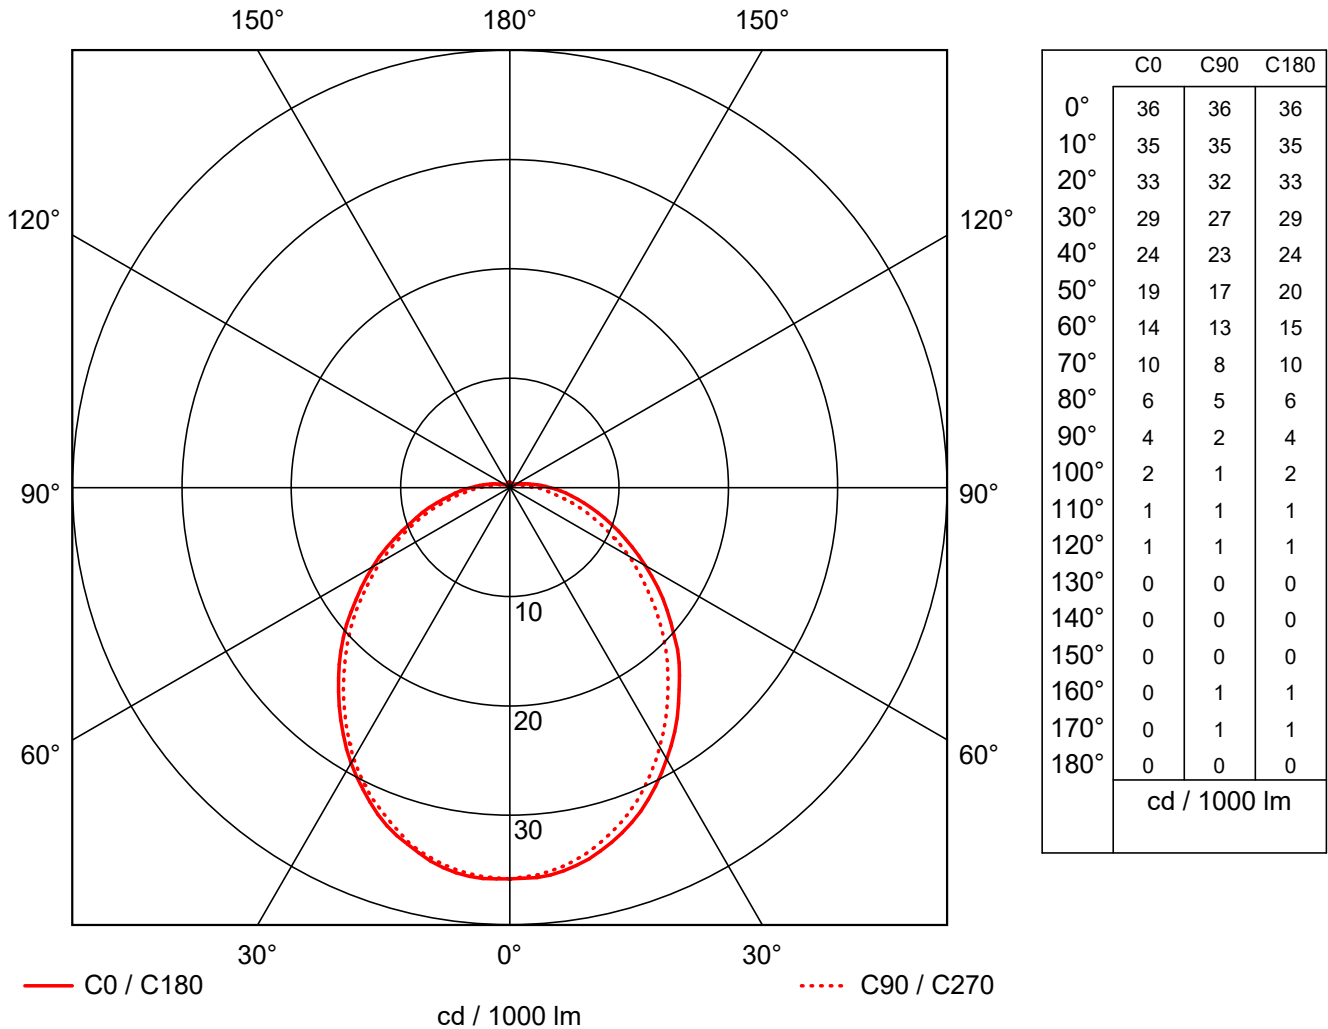

Luminaire data

Luminaire efficiency : 10.3%
Luminaire efficacy : 12.34 lm/W
Classification : A41 ↓94.4% ↑5.6%
CIE Flux Codes : 47 76 92 94 10
UGR 4H 8H : 13.0 / 14.0
Power : 5 W
Luminous flux : 61.7 lm

Equipped with

Quantity : 1
Designation :
Colour :
Luminous flux : 599 lm

Dimensions : 124 mm x 244 mm x 76 mm

Object :
 Installation :
 Project number :
 Date :

1.1 Ansell Lighting, Sleek LED 110V Polycarbon... (ASLED/DIFF/RED)

1.1.2 LDC

Manufacturer	: Ansell Lighting	Efficiency factor	: 10.3%
Order number	: ASLED/DIFF/RED	Luminaire efficacy	: 12.34 lm/W(A41)
Luminaire name	: Sleek LED 110V Polycarbonate Bulkhead (Red Diffuser)	Light distribution	:
Equipment	: 1 x 5 W / 599 lm	Beam Angle	: 52.7° C0
Dimensions	: L 124 mm x W 244 mm x H 76 mm		: 49.0° C90
File name	: rlx_20181121152612.ltd		: 53.1° C180
			: 51.5° C270