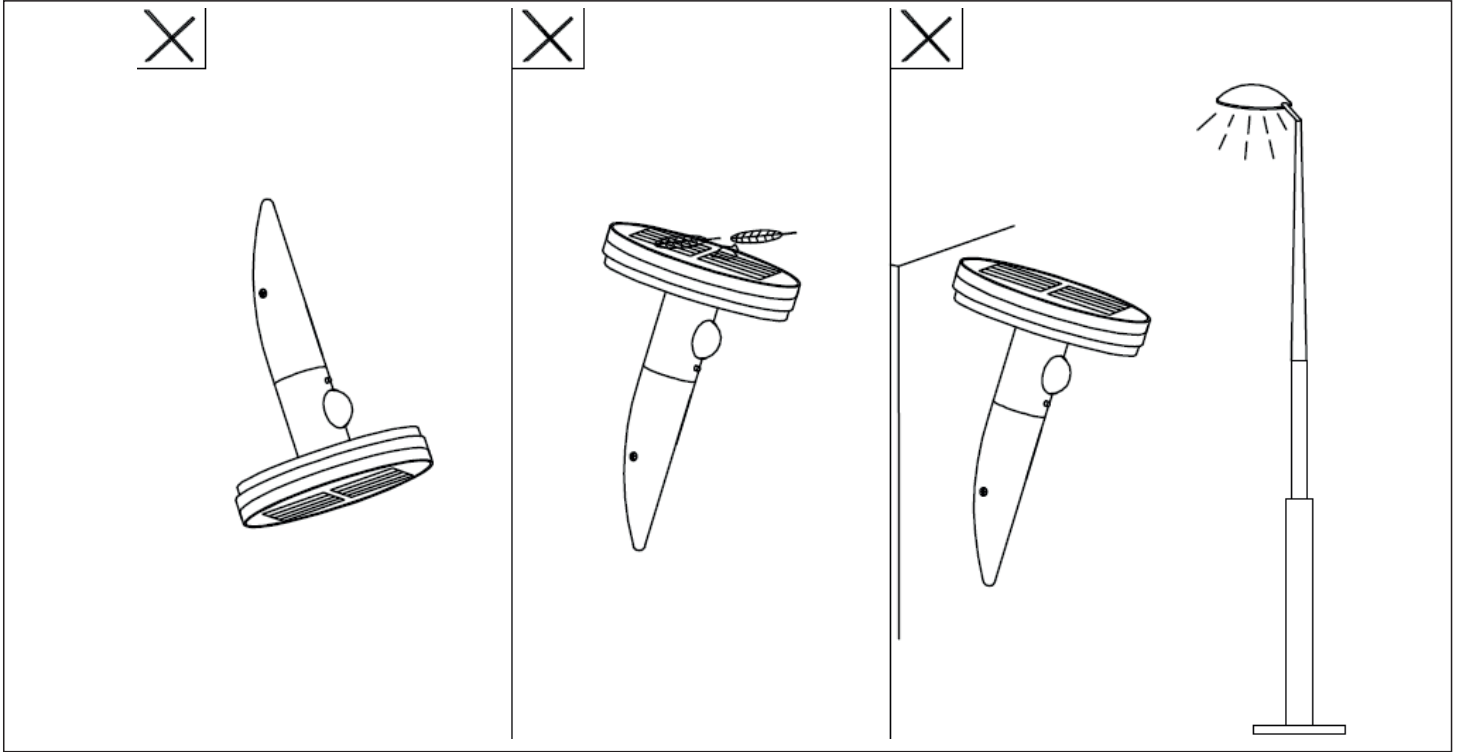

Ansell Electrical Products
Unit 6B, Stonecross Industrial
Park,
Yew Tree Way,
Warrington,
WA3 3JD

Ansell (Sales & Distribution)
Unit 2, M2 Business Park,
Duncrue Street,
Belfast,
BT3 9AQ

Ansell (Sales & Distribution) Republic of Ireland Limited
Unit G1, Block G,
Calmount Park, Calmount Avenue
Dublin 12,
D12 TH56