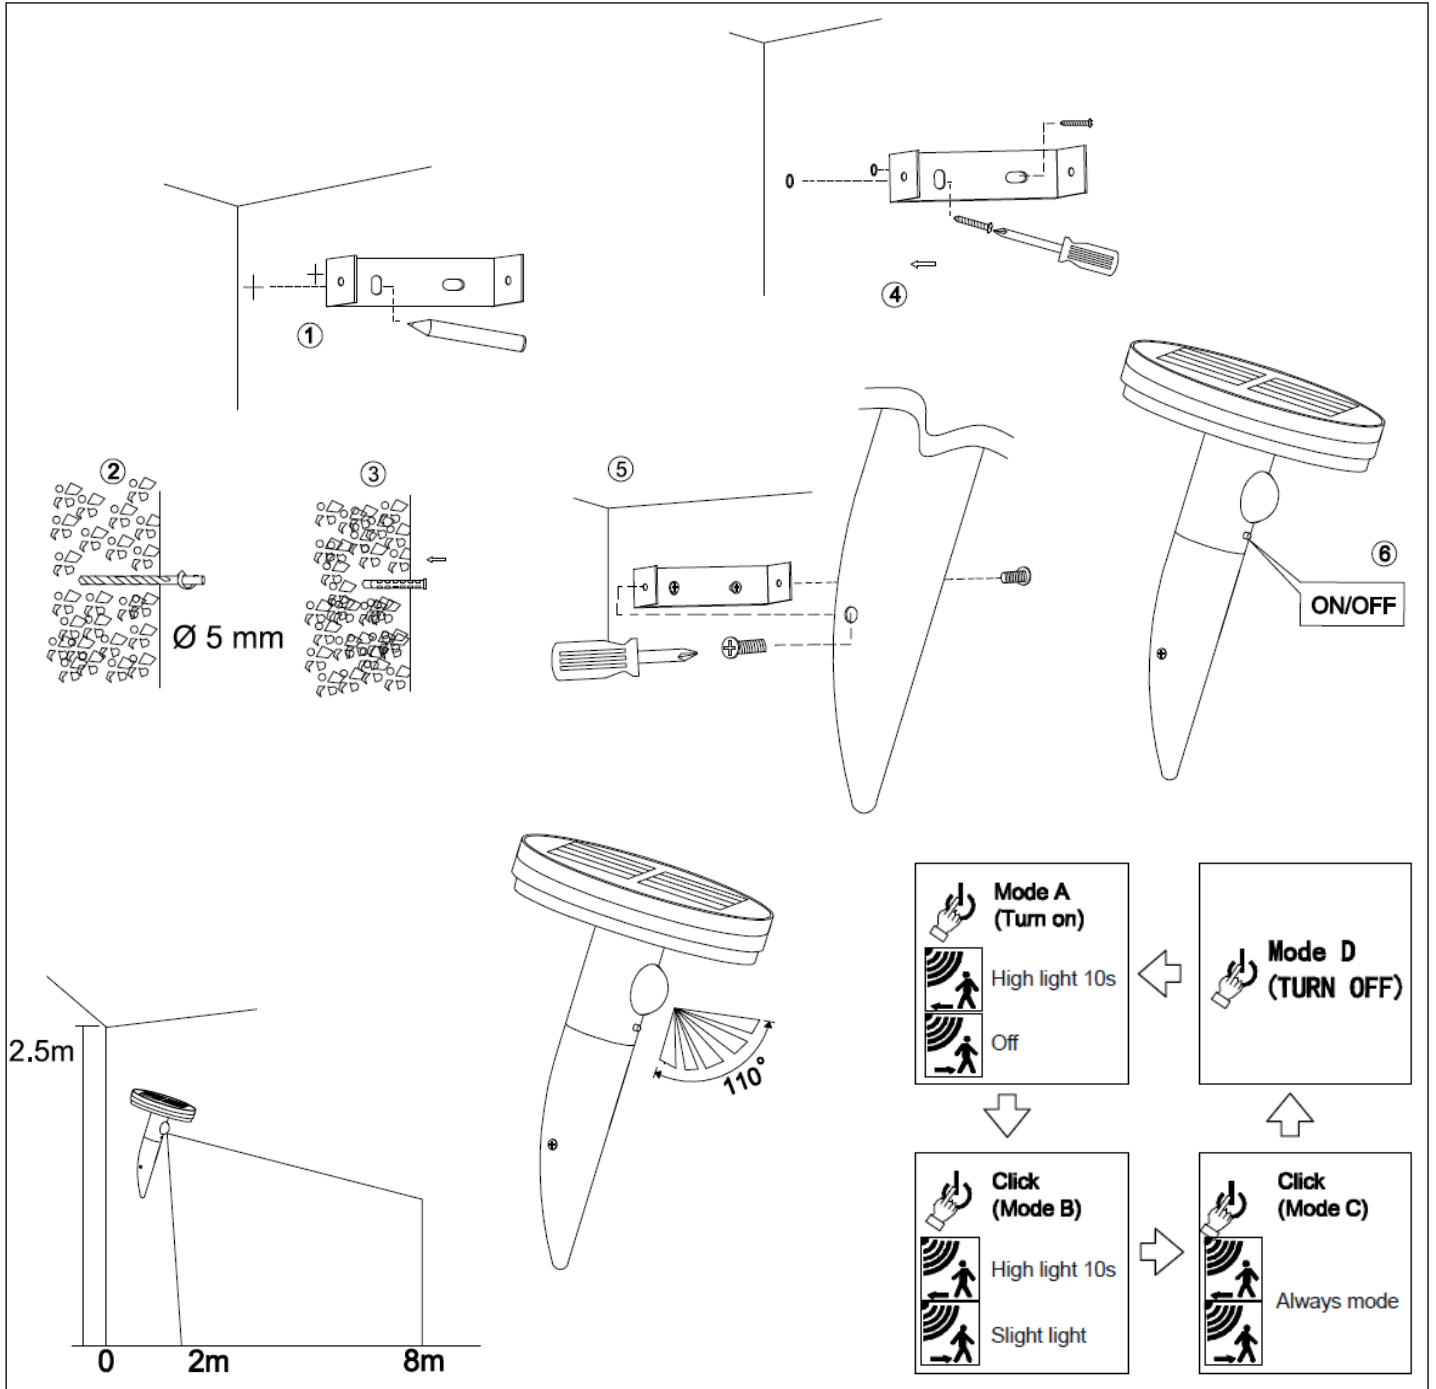

# Installation Instructions

Instrucciones de instalación, Instructions d'installation, Installationsanleitung, إرشادات التركيب

Installatie-instructies, Instruções de instalação, Installatie-instructies,

設置手順説明, Οδηγίες εγκατάστασης

Product Code: [4L2/6013]

Please Visit  
<https://4liteuk.com>  
 downloads for our warranty  
 and translations

Ansell Electrical Products  
 Unit 6B, Stonecross Industrial  
 Park,  
 Yew Tree Way,  
 Warrington,  
 WA3 3JD