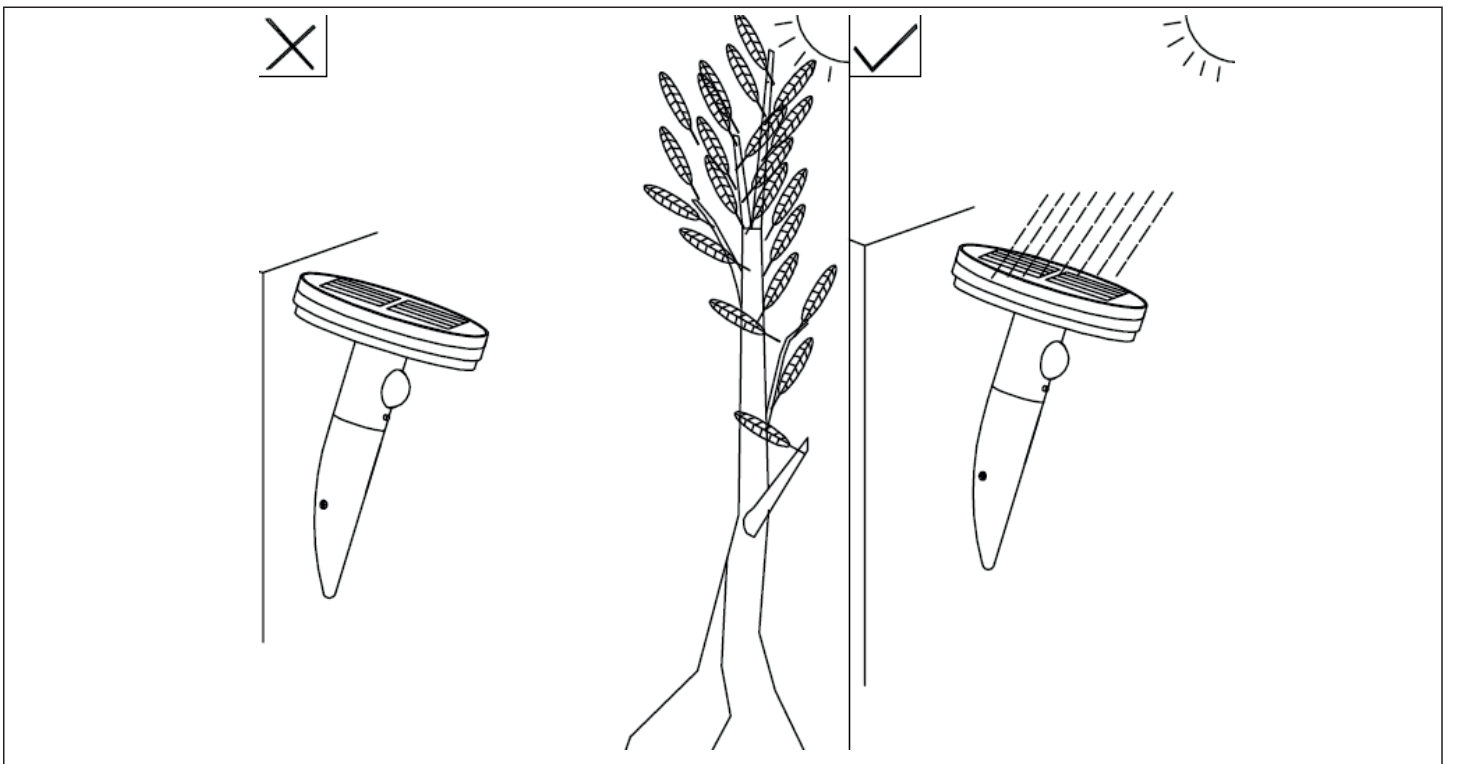

Ansell Electrical Products
Unit 6B, Stonecross Industrial
Park,
Yew Tree Way,
Warrington,
WA3 3JD

Ansell (Sales & Distribution)
Unit 2, M2 Business Park,
Duncrue Street,
Belfast,
BT3 9AQ

Ansell (Sales & Distribution) Republic of Ireland Limited
Unit G1, Block G,
Calmount Park, Calmount Avenue
Dublin 12,
D12 TH56