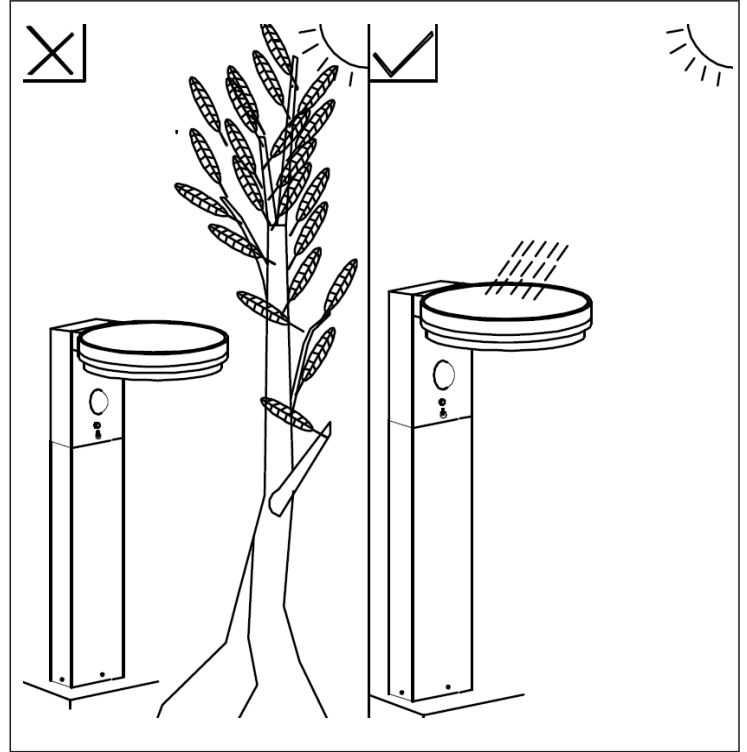

Ansell Electrical Products
Unit 6B, Stonecross Industrial
Park,
Yew Tree Way,
Warrington,
WA3 3JD

Ansell (Sales & Distribution)
Unit 2, M2 Business Park,
Duncrue Street,
Belfast,
BT3 9AQ

Ansell (Sales & Distribution) Republic of Ireland Limited
Unit G1, Block G,
Calmount Park, Calmount Avenue
Dublin 12,
D12 TH56