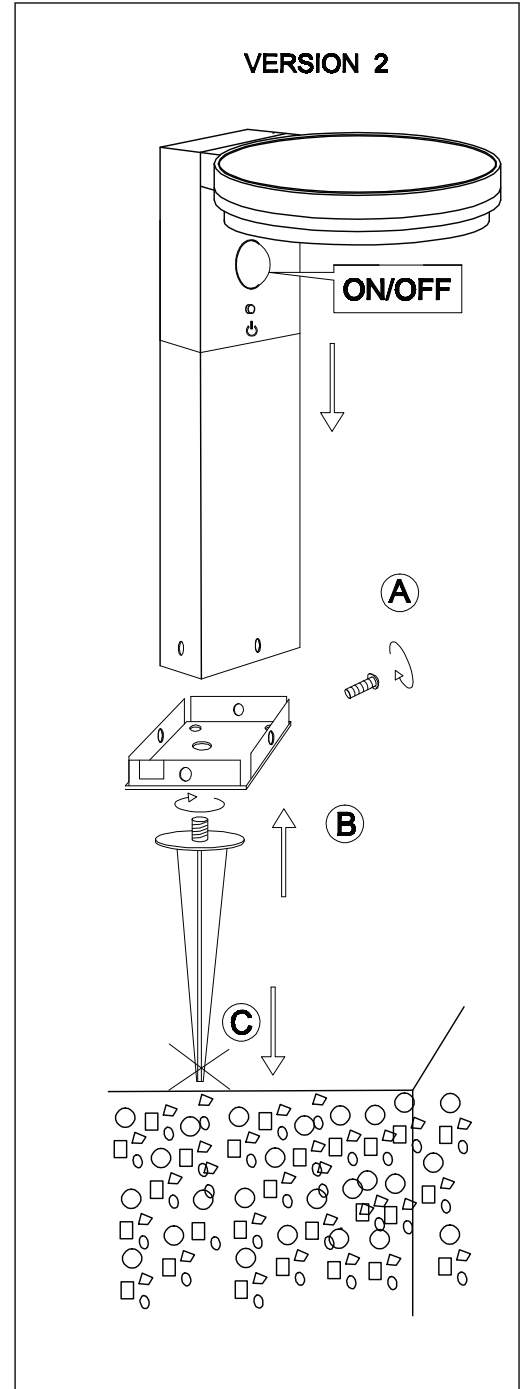

# Installation Instructions

Instrucciones de instalación, Instruccions d'installation, Installationsanleitung, إرشادات التركيب

Installatie-instructies, Instruções de instalação, Installatie-instructies,

設置手順説明, Οδηγίες εγκατάστασης

Product Code: [4L2/6011]

Please Visit  
<https://4liteuk.com>  
 downloads for our warranty  
 and translations

Ansell Electrical Products  
 Unit 6B, Stonecross Industrial  
 Park,  
 Yew Tree Way,  
 Warrington,  
 WA3 3JD