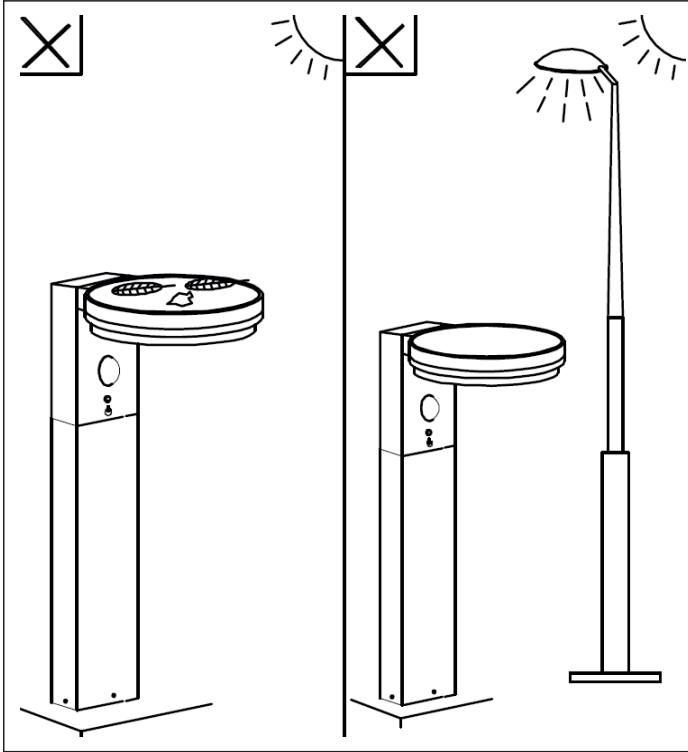

Ansell Electrical Products
Unit 6B, Stonecross Industrial
Park,
Yew Tree Way,
Warrington,
WA3 3JD

Ansell (Sales & Distribution)
Unit 2, M2 Business Park,
Duncrue Street,
Belfast,
BT3 9AQ

Ansell (Sales & Distribution) Republic of Ireland Limited
Unit G1, Block G,
Calmount Park, Calmount Avenue
Dublin 12,
D12 TH56