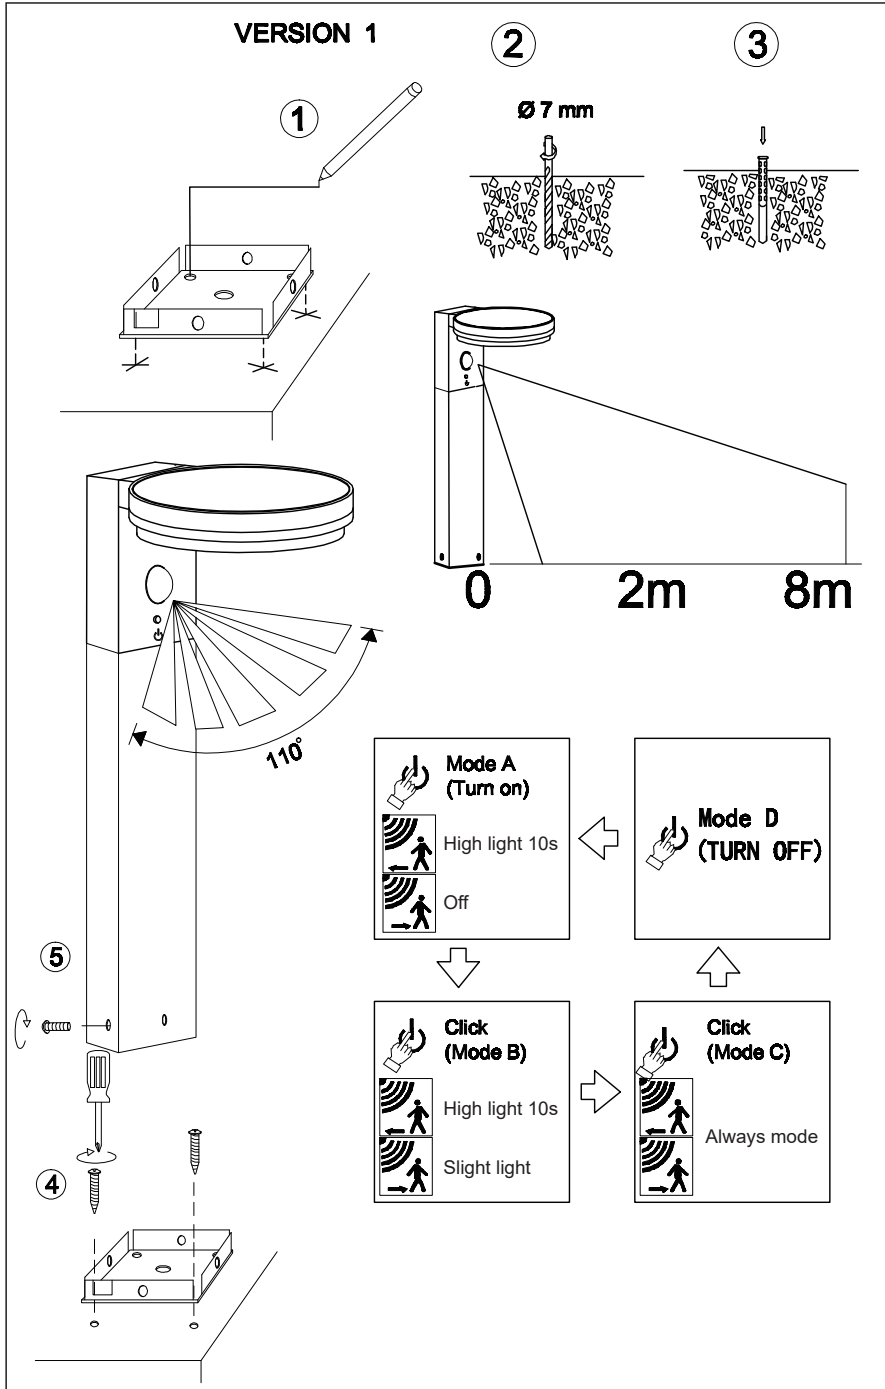

# Installation Instructions

Instrucciones de instalación, Instruccions d'installation, Installationsanleitung, إرشادات التركيب

Installatie-instructies, Instruções de instalação, Installatie-instructies,

設置手順説明, Οδηγίες εγκατάστασης

Product Code: [4L2/6011]

Please Visit  
<https://4liteuk.com>  
 downloads for our warranty  
 and translations

Ansell Electrical Products  
 Unit 6B, Stonecross Industrial  
 Park,  
 Yew Tree Way,  
 Warrington,  
 WA3 3JD