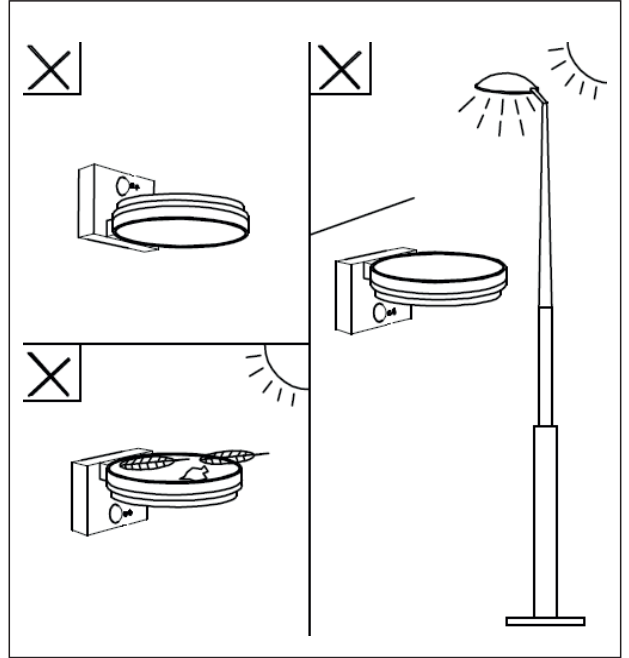

Ansell Electrical Products
Unit 6B, Stonecross Industrial
Park,
Yew Tree Way,
Warrington,
WA3 3JD

Ansell (Sales & Distribution)
Unit 2, M2 Business Park,
Duncrue Street,
Belfast,
BT3 9AQ

Ansell (Sales & Distribution) Republic of Ireland Limited
Unit G1, Block G,
Calmount Park, Calmount Avenue
Dublin 12,
D12 TH56