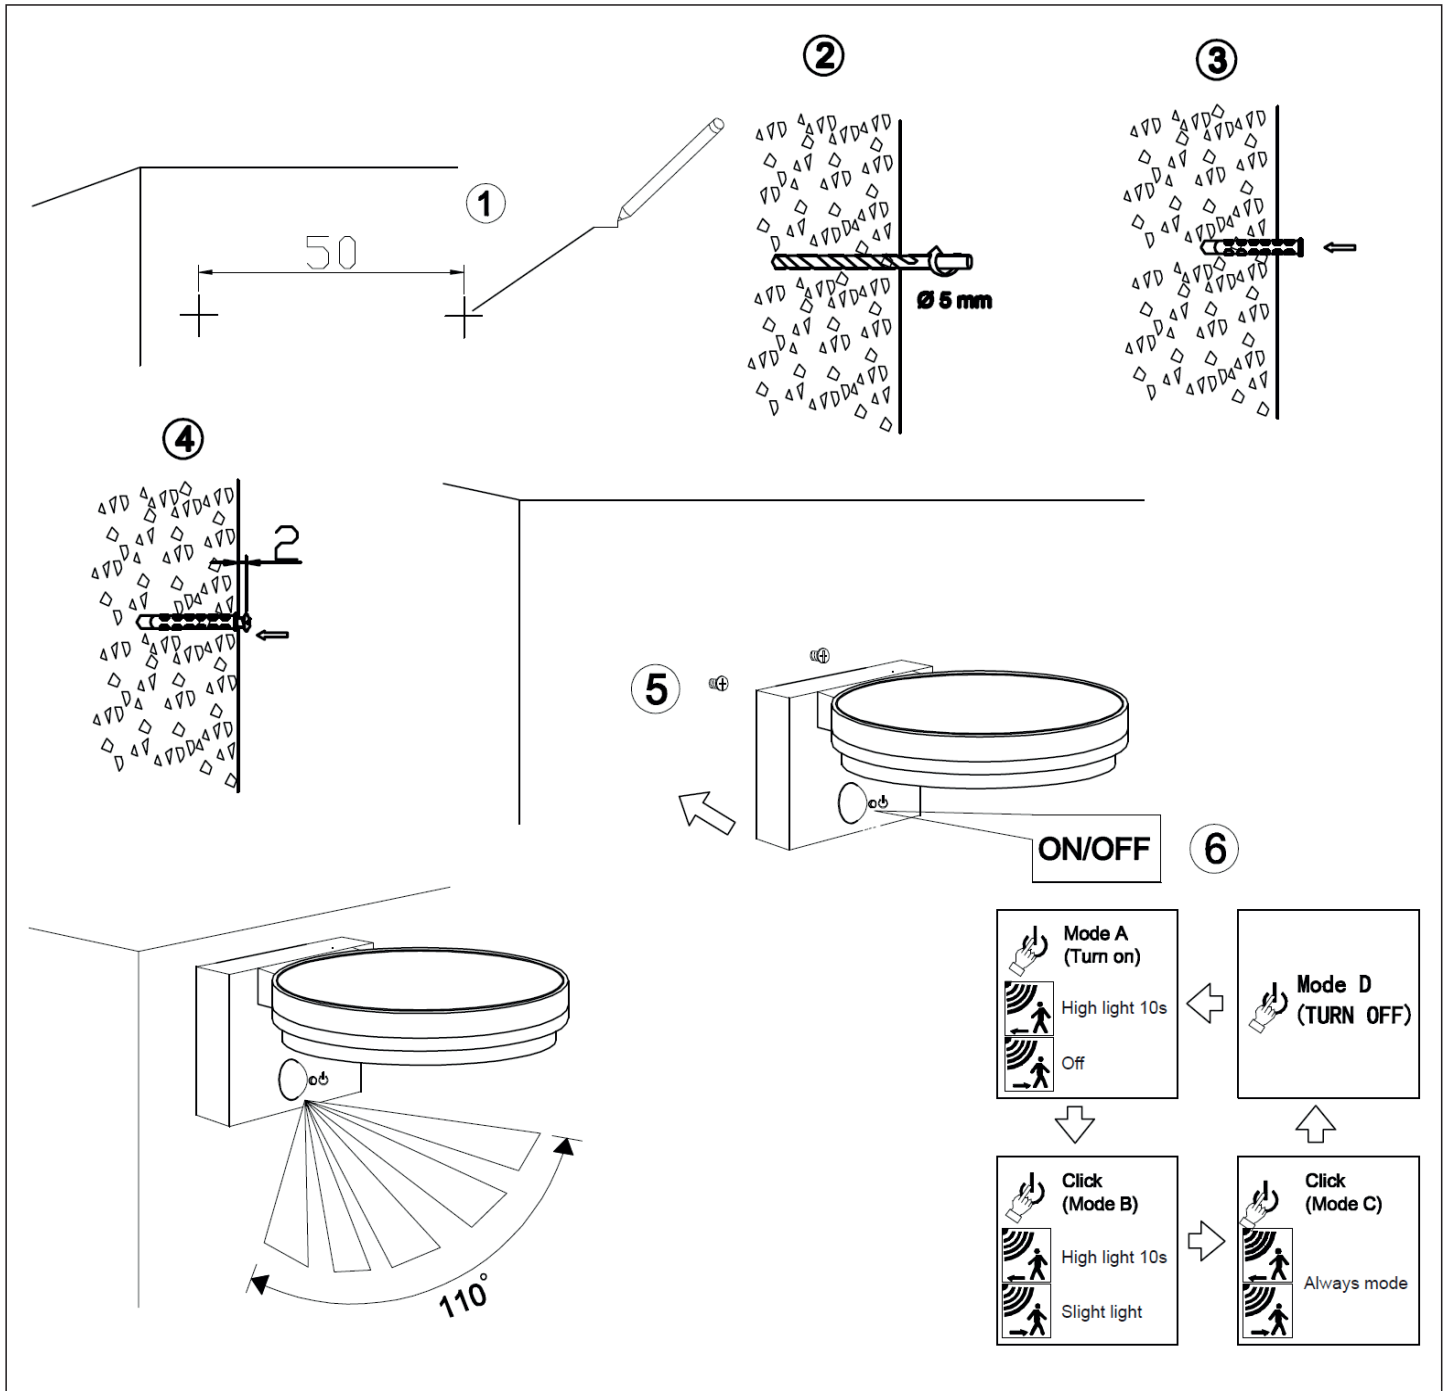

Installation Instructions

Instrucciones de instalación, Instructions d'installation, Installationsanleitung, إرشادات التركيب

Installatie-instructies, Instruções de instalação, Installatie-instructies,

設置手順説明, Οδηγίες εγκατάστασης

Product Code: [4L2/6010]

Please Visit
<https://4liteuk.com>

downloads for our warranty
and translations

Ansell Electrical Products
Unit 6B, Stonecross Industrial
Park,
Yew Tree Way,
Warrington,
WA3 3JD

Ansell (Sales & Distribution)
Unit 2, M2 Business Park,
Duncrue Street,
Belfast,
BT3 9AQ