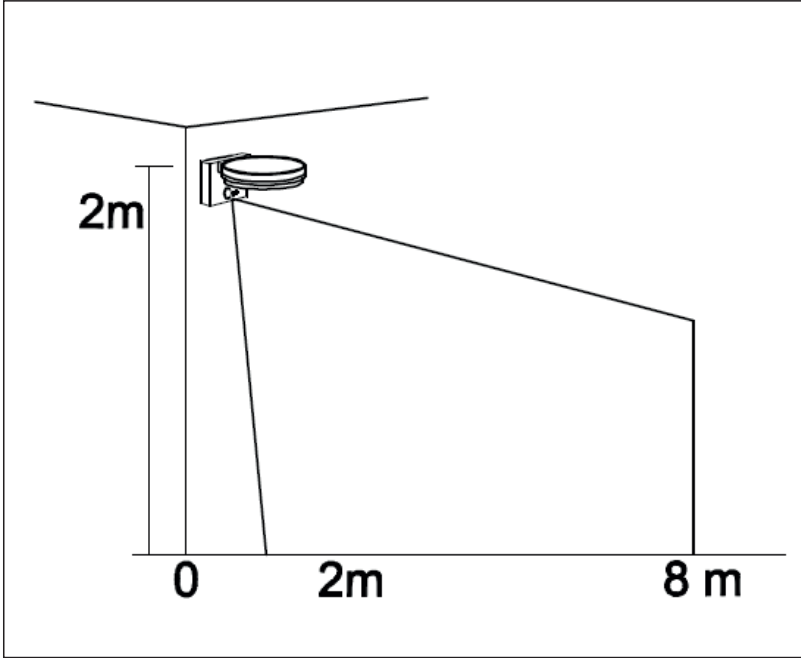

Ansell Electrical Products
Unit 6B, Stonecross Industrial
Park,
Yew Tree Way,
Warrington,
WA3 3JD

Ansell (Sales & Distribution)
Unit 2, M2 Business Park,
Duncrue Street,
Belfast,
BT3 9AQ

Ansell (Sales & Distribution) Republic of Ireland Limited
Unit G1, Block G,
Calmount Park, Calmount Avenue
Dublin 12,
D12 TH56