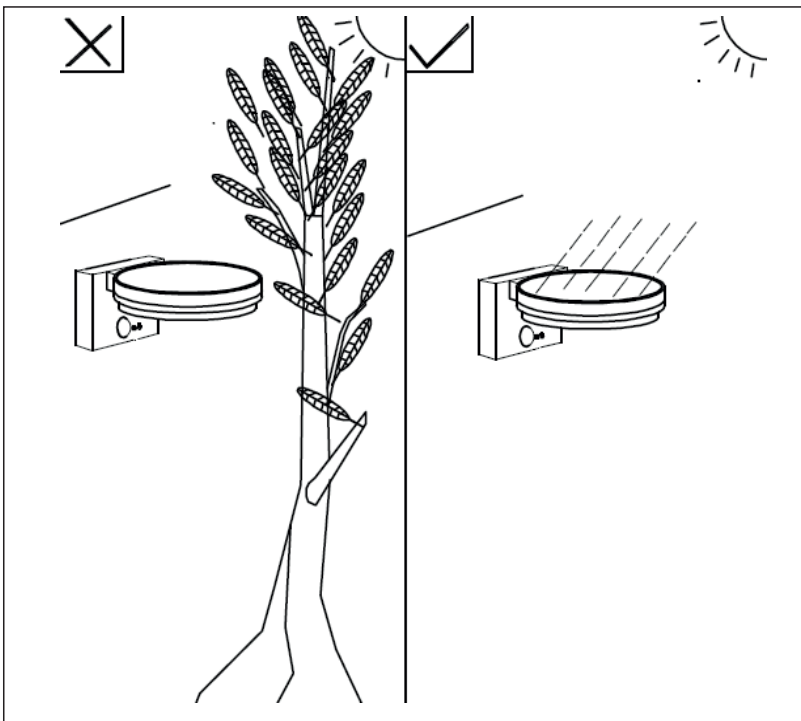

Ansell Electrical Products
Unit 6B, Stonecross Industrial
Park,
Yew Tree Way,
Warrington,
WA3 3JD

Ansell (Sales & Distribution)
Unit 2, M2 Business Park,
Duncrue Street,
Belfast,
BT3 9AQ

Ansell (Sales & Distribution) Republic of Ireland Limited
Unit G1, Block G,
Calmount Park, Calmount Avenue
Dublin 12,
D12 TH56