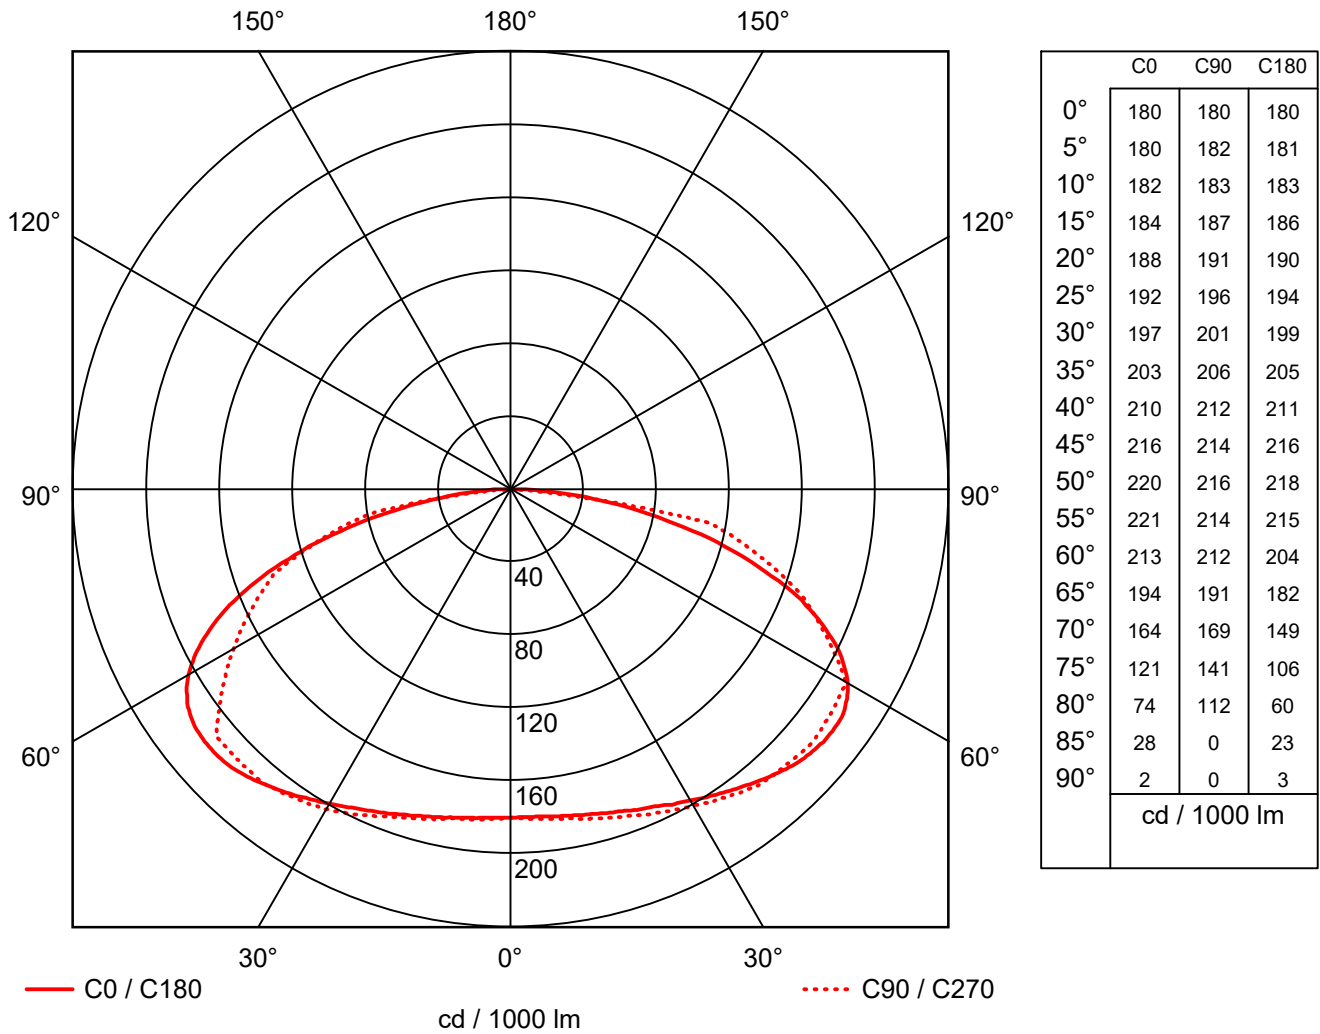

1 Luminaire data

1.1 Ansell Lighting, Monarch LED Lithium Bulk... (AMOLED/LI/3M/ST)

1.1.1 Data sheet

Manufacturer: Ansell Lighting

AMOLED/LI/3M/ST Monarch LED Lithium Bulkhead

Luminaire data

Luminaire efficiency : 100%
Luminaire efficacy : 62 lm/W
Classification : A30 ↓100.0% ↑0.0%
CIE Flux Codes : 31 65 92 100 100
UGR 4H 8H : 18.5 / 17.5
Power : 1 W
Luminous flux : 62 lm

Equipped with

Quantity : 1
Designation :
Colour :
Luminous flux : 62 lm

Dimensions : 300 mm x 100 mm x 1 mm

1.1 Ansell Lighting, Monarch LED Lithium Bulk... (AMOLED/LI/3M/ST)

1.1.2 LDC

Manufacturer	: Ansell Lighting	Efficiency factor	: 100%
Order number	: AMOLED/LI/3M/ST	Luminaire efficacy	: 62 lm/W(A30)
Luminaire name	: Monarch LED Lithium Bulkhead	Light distribution	:
Equipment	: 1 x 1 W / 62 lm	Beam Angle	: 75.9° C0
Dimensions	: L 300 mm x W 100 mm x H 1 mm		: 79.8° C90
File name	: rlx_20210406150444.Idt		: 74.2° C180
			: 74.2° C270