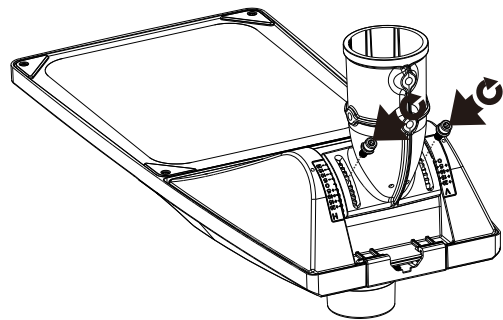

LED Street Light

Instruction Manual

Mouting

Physical Dimensions(Unit: mm/inch)

1. ✂

2. ✂

3. ✂

4. ✂