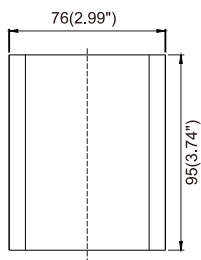

LED Street Light

Instruction Manual

Mouting

Physical Dimensions(Unit: mm/inch)

1. ✂

2. ✂

3. ✂

4. ✂