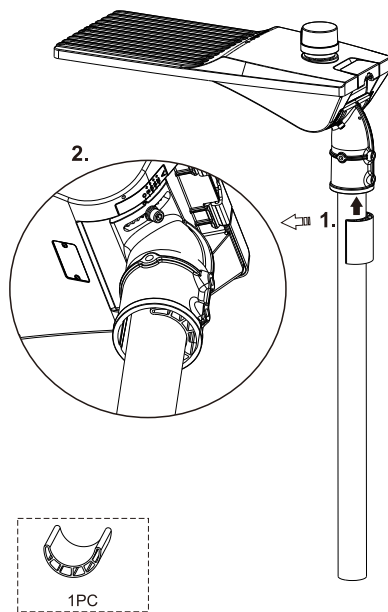

LED Street Light

Instruction Manual

Mouting

Physical Dimensions(Unit: mm/inch)

1. ✂

2. ✂

3. ✂

4. ✂