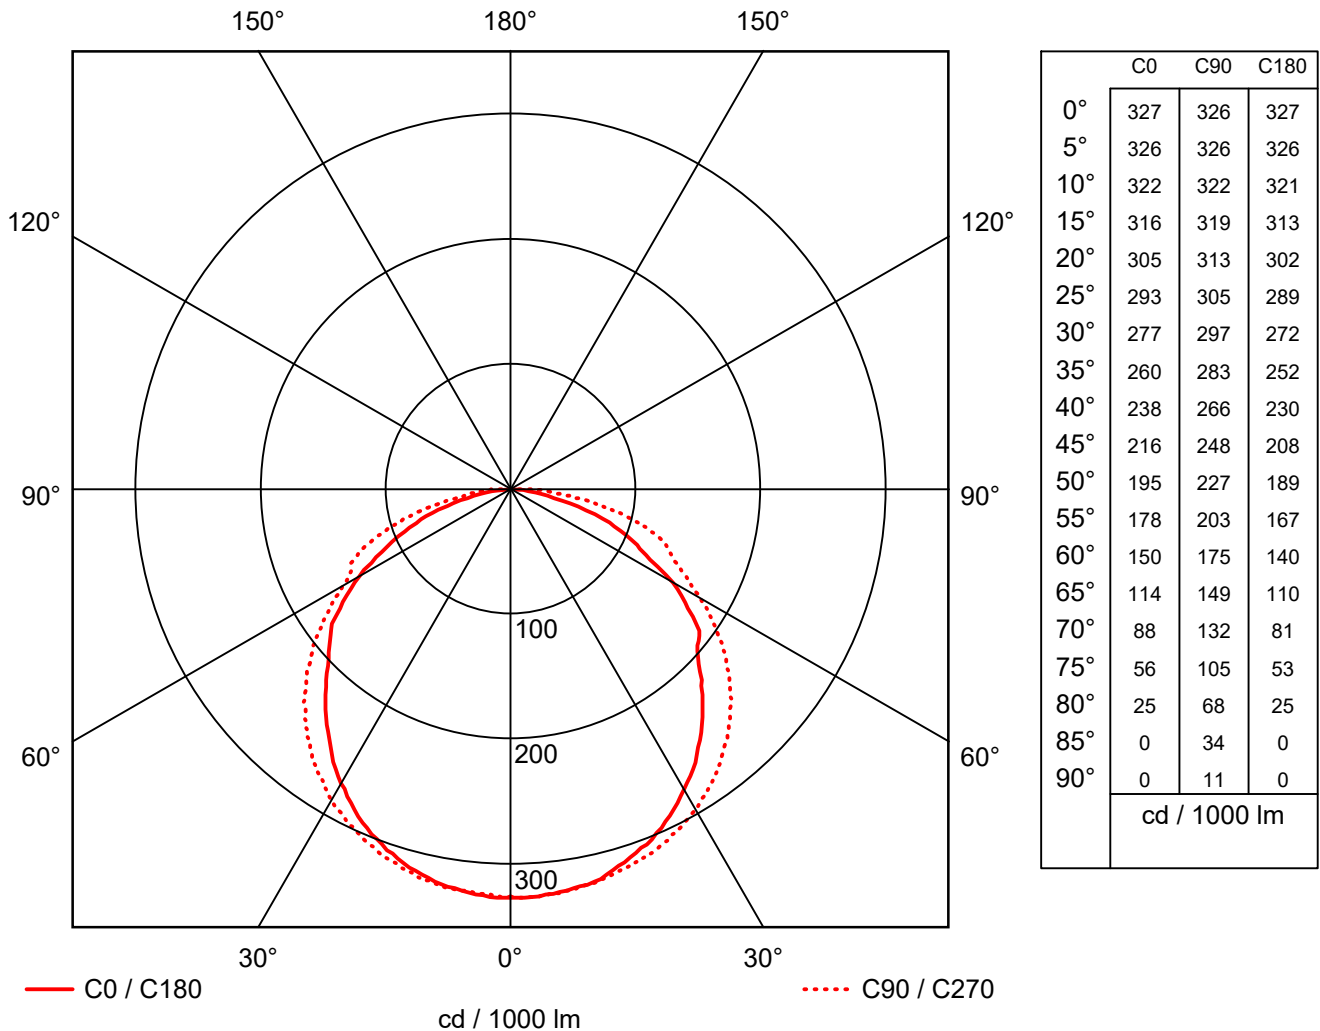

1 Luminaire data

1.1 Ansell, EMERGENCY - Kite LED E... (AKTLED/3M/ST (DC))

1.1.1 Data sheet

Manufacturer: Ansell

AKTLED/3M/ST (DC)

EMERGENCY - Kite LED Emergency Bulkhead

Luminaire data

Luminaire efficiency	: 100%
Luminaire efficacy	: 16.5 lm/W
Classification	: A40 ↓100.0% ↑0.0%
CIE Flux Codes	: 45 76 94 100 100
UGR 4H 8H	: 13.1 / 14.7
Power	: 4 W
Luminous flux	: 66 lm

Equipped with

Quantity	: 1
Designation	: LED 0
Colour	: 840/4000K
Luminous flux	: 66 lm
Colour reproduction	: 1B/80...89

Dimensions : 270 mm x 120 mm x 45 mm

1.1 Ansell, EMERGENCY - Kite LED E... (AKTLED/3M/ST (DC))

1.1.2 LDC

Manufacturer	: Ansell	Efficiency factor	: 100%
Order number	: AKTLED/3M/ST (DC)	Luminaire efficacy	: 16.5 lm/W(A40)
Luminaire name	: EMERGENCY - Kite LED	Light distribution	:
	Emergency Bulkhead	Beam Angle	: 57.6° C0
Equipment	: 1 x LED 0 4 W / 66 lm		62.0° C90
Dimensions	: L 270 mm x W 120 mm x H 45 mm		55.7° C180
File name	: AKTLED_3M_ST (DC).ldt		58.5° C270