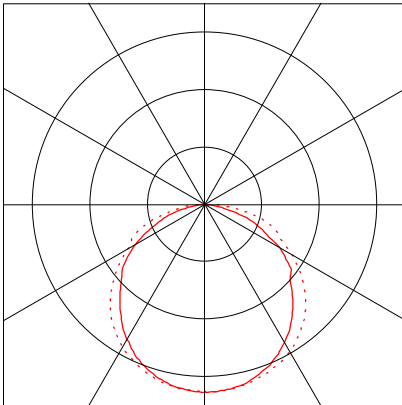

1 Luminaire data

1.1 Ansell, EMERGENCY - Kite LED E... (AKTLED/3M/ST (DC))

1.1.1 Data sheet

Manufacturer: Ansell

AKTLED/3M/ST (DC)

EMERGENCY - Kite LED Emergency Bulkhead

Luminaire data

Luminaire efficiency	: 100%
Luminaire efficacy	: 16.5 lm/W
Classification	: A40 ↓100.0% ↑0.0%
CIE Flux Codes	: 45 76 94 100 100
UGR 4H 8H	: 13.1 / 14.7
Power	: 4 W
Luminous flux	: 66 lm

Equipped with

Quantity	: 1
Designation	: LED 0
Colour	: 840/4000K
Luminous flux	: 66 lm
Colour reproduction	: 1B/80...89

Dimensions : 270 mm x 120 mm x 45 mm

1.1 Ansell, EMERGENCY - Kite LED E... (AKTLED/3M/ST (DC))

1.1.2 LDC

Manufacturer	: Ansell	Efficiency factor	: 100%
Order number	: AKTLED/3M/ST (DC)	Luminaire efficacy	: 16.5 lm/W(A40)
Luminaire name	: EMERGENCY - Kite LED	Light distribution	:
	Emergency Bulkhead	Beam Angle	: 57.6° C0
Equipment	: 1 x LED 0 4 W / 66 lm		62.0° C90
Dimensions	: L 270 mm x W 120 mm x H 45 mm		55.7° C180
File name	: AKTLED_3M_ST (DC).ldt		58.5° C270