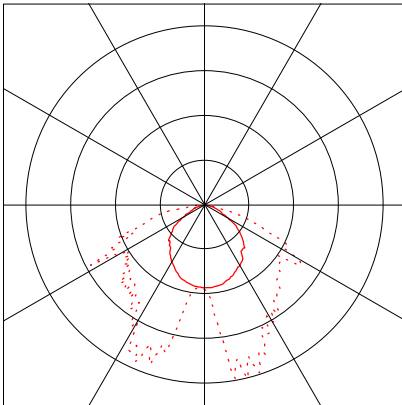

##### Equipped with

Quantity : 1  
Designation :  
Colour :  
Luminous flux : 143.9 lm

Dimensions : 354 mm x 110 mm x 58 mm