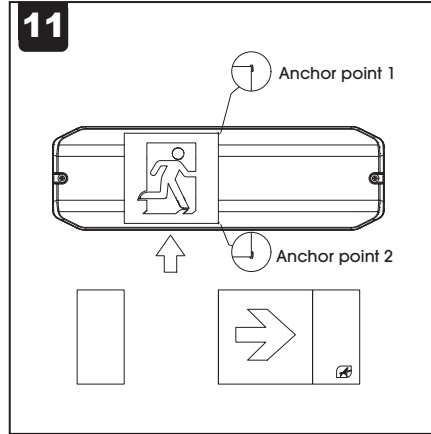

Installatie-instructies, Instruções de instalação, Installatie-instructies,

設置手順説明, Οδηγίες εγκατάστασης

Ansell Electrical Products
Unit 6B, Stonecross Industrial
Park,
Yew Tree Way,
Warrington,
WA3 3JD