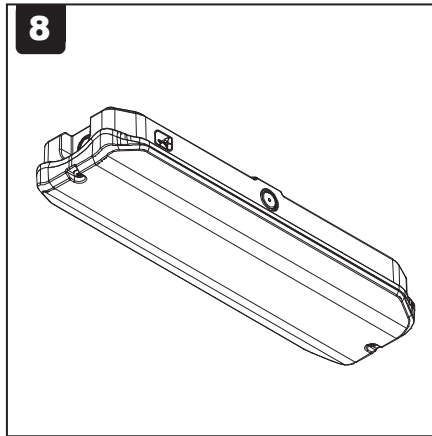

Product Code: (AGLED/3M)
(AGLED/KIT)

Master
Translations
QR Link

Ansell Electrical Products
Unit 6B, Stonecross Industrial
Park,
Yew Tree Way,
Warrington,
WA3 3JD

Ansell (Sales & Distribution)
Unit 2, M2 Business Park,
Duncrue Street,
Belfast,
BT3 9AQ