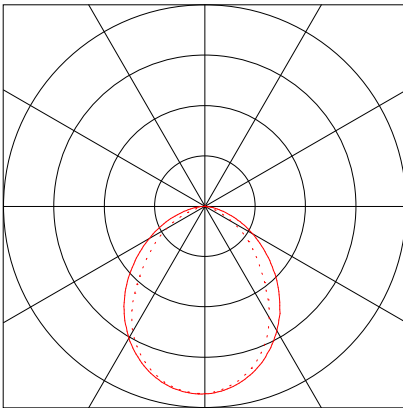

Luminaire efficiency : 78.44%
Luminaire efficacy : 66.1 lm/W
Classification : A50 ↓100.0% ↑0.0%
CIE Flux Codes : 58 88 99 100 79
UGR 4H 8H : 17.2 / 15.8
Power : 2.2 W
Luminous flux : 145.4 lm

Equipped with

Quantity : 36
Designation : LED 0.06W NW
Colour :
Luminous flux : 5.1 lm
Colour reproduction : 1 B

Dimensions : 220 mm x 85 mm x 0.0 mm

Object :
 Installation :
 Project number :
 Date :

1.1 ANSELL Lighting, Fidenza LED bricklight (AFBLLED)