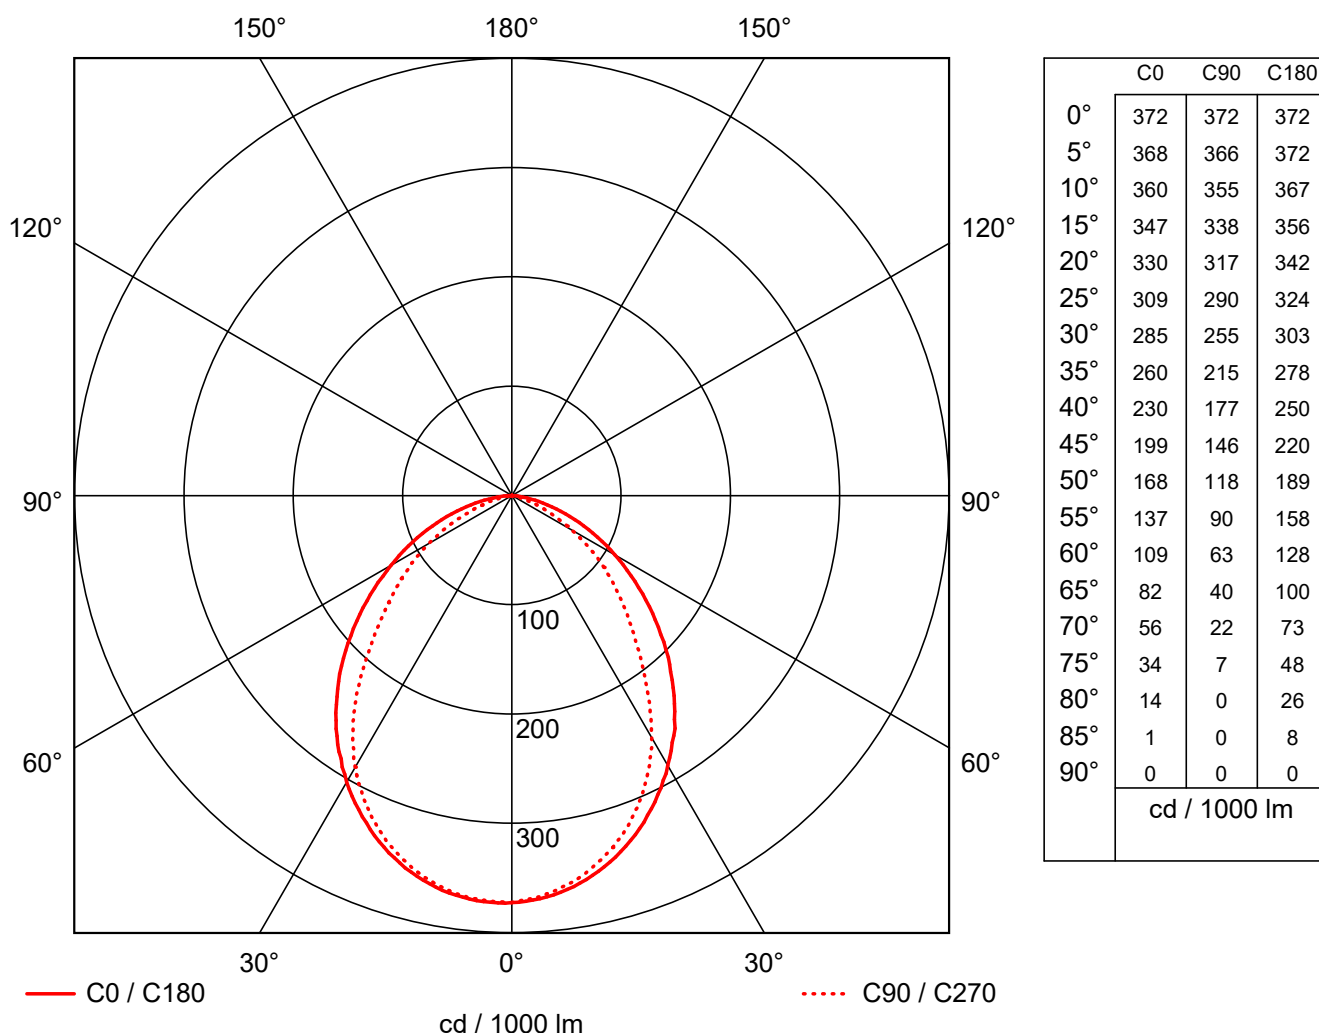

Luminaire efficiency : 78.44%
Luminaire efficacy : 66.1 lm/W
Classification : A50 ↓100.0% ↑0.0%
CIE Flux Codes : 58 88 99 100 79
UGR 4H 8H : 17.2 / 15.8
Power : 2.2 W
Luminous flux : 145.4 lm

Equipped with

Quantity : 36
Designation : LED 0.06W NW
Colour :
Luminous flux : 5.1 lm
Colour reproduction : 1 B

Dimensions : 220 mm x 85 mm x 0.0 mm

Object :
 Installation :
 Project number :
 Date :

1.1 ANSELL Lighting, Fidenza LED bricklight (AFBLLED)

1.1.2 LDC

Manufacturer	: ANSELL Lighting	Efficiency factor	: 78.44%
Order number	: AFBLLED	Luminaire efficacy	: 66.1 lm/W (A50)
Luminaire name	: Fidenza LED bricklight	Light distribution	
Equipment	: 36 x LED 0.06W NW / 5.15 lm	Beam Angle	: 46.9° C0
Dimensions	: L 220 mm x W 85 mm x H 0.0 mm		: 38.8° C90
File name	: AFBLLED.Idt		: 50.4° C180
			: 43.5° C270