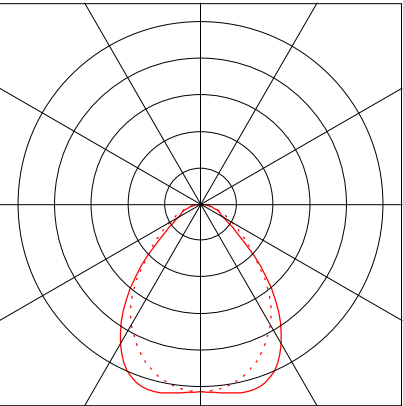

Dimensions : 595 mm x 595 mm x 0.0 mm

Equipped with

Quantity : 1
Designation : LED
Colour : 840/4000K
Socket : --
Colour reproduction : 1B/80...89

1 Luminaire data

1.1 ANSELL, COMMERCIAL - Endurance... (AERMLED3/HO/60/CW)

1.1.1 Data sheet

1.1 ANSELL, COMMERCIAL - Endurance... (AERMLED3/HO/60/CW)

1.1.2 LDC

Manufacturer	: ANSELL	Luminaire efficacy	: 124.87 lm/W (A50)
Order number	: AERMLED3/HO/60/CW	Light distribution	: sym. to C0-C180 / C90-C270
Luminaire name	: COMMERCIAL - Endurance LED TPa UGR<19 High Output 600x600 Recessed Panel	Beam Angle	: 84.7° C0-C180 81.9° C90-C270
Equipment	: 1 x LED 30 W / 3746 lm		
Dimensions	: L 595 mm x W 595 mm x H 0.0 mm		