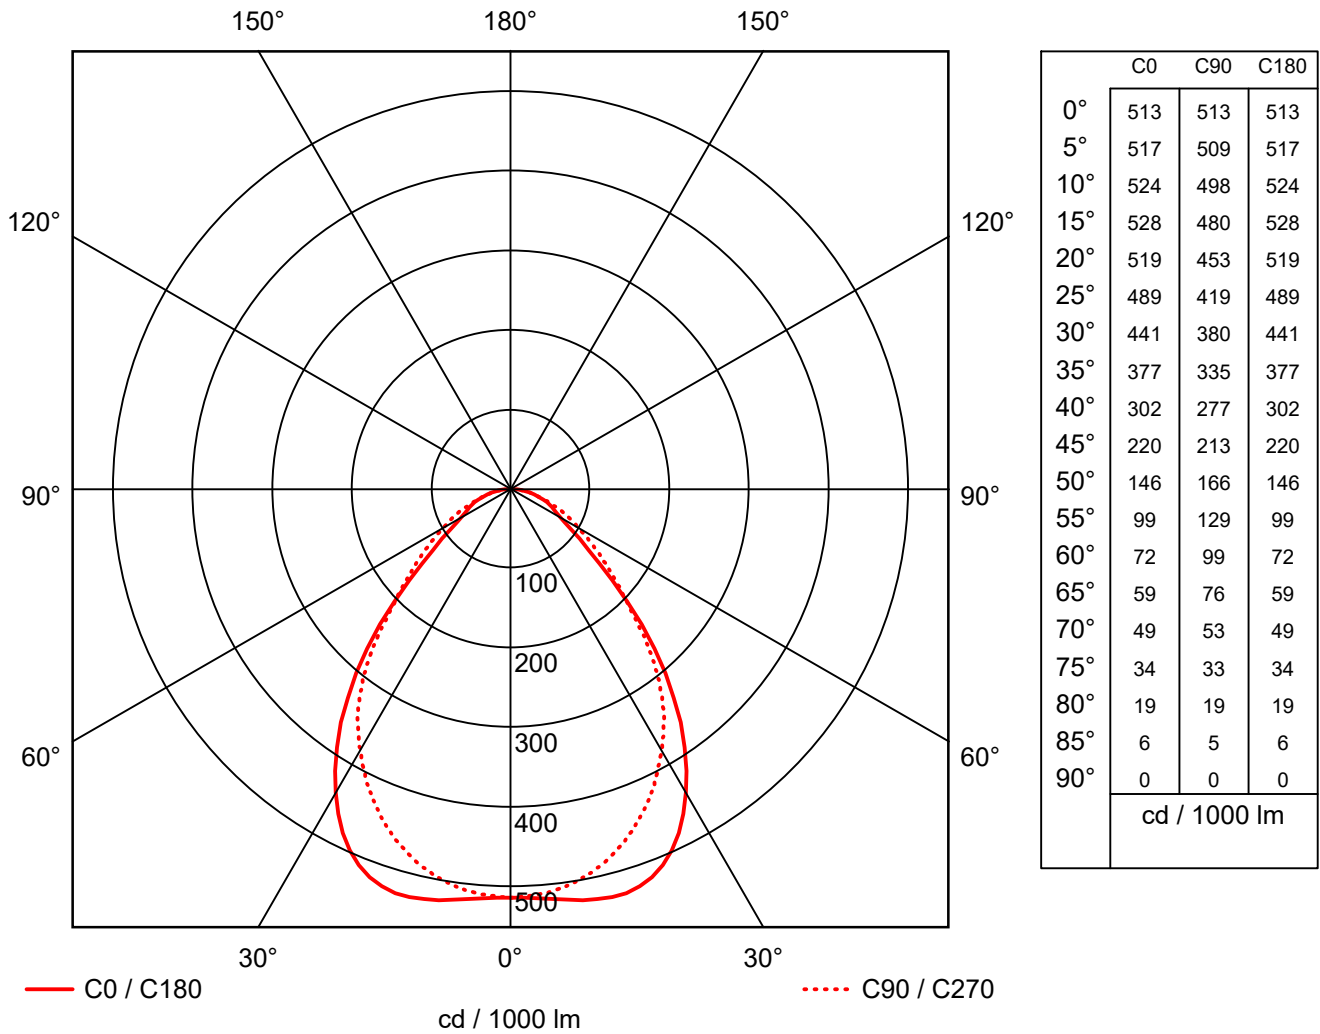

Operating Temp -20°C to 40°C

- Suitable for internal use only
- 5 Year Product Warranty
- IP44

Luminaire data

Absolute Photometry

Luminaire efficacy : 124.87 lm/W
Classification : A50 ↓100.0% ↑0.0%
CIE Flux Codes : 65 89 98 100 100
UGR 4H 8H : 17.6 / 17.3
Control gear : Electronic ballast
Power : 30 W
Luminous flux : 3746 lm

Dimensions : 595 mm x 595 mm x 0.0 mm

Equipped with

Quantity : 1
Designation : LED
Colour : 840/4000K
Socket : --
Colour reproduction : 1B/80...89

1 Luminaire data

1.1 ANSELL, COMMERCIAL - Endurance... (AERMLED3/HO/60/CW)

1.1.1 Data sheet

1.1 ANSELL, COMMERCIAL - Endurance... (AERMLED3/HO/60/CW)

1.1.2 LDC

Manufacturer	: ANSELL	Luminaire efficacy	: 124.87 lm/W (A50)
Order number	: AERMLED3/HO/60/CW	Light distribution	: sym. to C0-C180 / C90-C270
Luminaire name	: COMMERCIAL - Endurance LED TPa UGR<19 High Output 600x600 Recessed Panel	Beam Angle	: 84.7° C0-C180 81.9° C90-C270
Equipment	: 1 x LED 30 W / 3746 lm		
Dimensions	: L 595 mm x W 595 mm x H 0.0 mm		