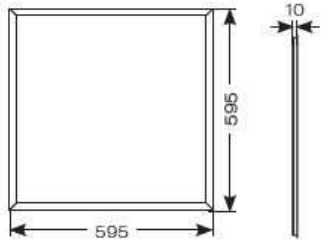

Dimensions : 595 mm x 595 mm x 0.0 mm

Equipped with

Quantity : 1
Designation : LED
Colour : 840/4000K
Socket : --
Colour reproduction : 1B/80...89

1 Luminaire data

1.1 ANSELL, COMMERCIAL - Endurance... (AERMLED3/HO/60/CW)

1.1.1 Data sheet

1.1 ANSELL, COMMERCIAL - Endurance... (AERMLED3/HO/60/CW)

1.1.2 LDC

Manufacturer	: ANSELL	Luminaire efficacy	: 124.87 lm/W (A50)
Order number	: AERMLED3/HO/60/CW	Light distribution	: sym. to C0-C180 / C90-C270
Luminaire name	: COMMERCIAL - Endurance LED TPa UGR<19 High Output 600x600 Recessed Panel	Beam Angle	: 84.7° C0-C180 81.9° C90-C270
Equipment	: 1 x LED 30 W / 3746 lm		
Dimensions	: L 595 mm x W 595 mm x H 0.0 mm		