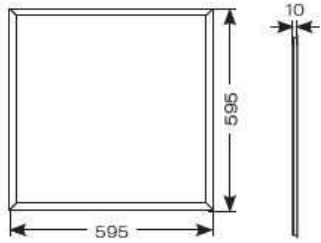

Dimensions : 595 mm x 595 mm x 0.0 mm

Equipped with

Quantity	: 1
Designation	: LED
Colour	: 840/4000K
Socket	: --
Colour reproduction	: 1B/80...89

1 Luminaire data

1.1 ANSELL, COMMERCIAL - Endurance LE... (AERMLED3/60/CW)

1.1.1 Data sheet

1.1 ANSELL, COMMERCIAL - Endurance LE... (AERMLED3/60/CW)

1.1.2 LDC

Manufacturer	: ANSELL	Luminaire efficacy	: 104.13 lm/W(A50)
Order number	: AERMLED3/60/CW	Light distribution	:
Luminaire name	: COMMERCIAL - Endurance LED TPa UGR<19 600x600 Recessed Panel	Beam Angle	: 42.2° C0 40.0° C90 44.2° C180 39.0° C270
Equipment	: 1 x LED 32 W / 3332 lm		
Dimensions	: L 595 mm x W 595 mm x H 0.0 mm		