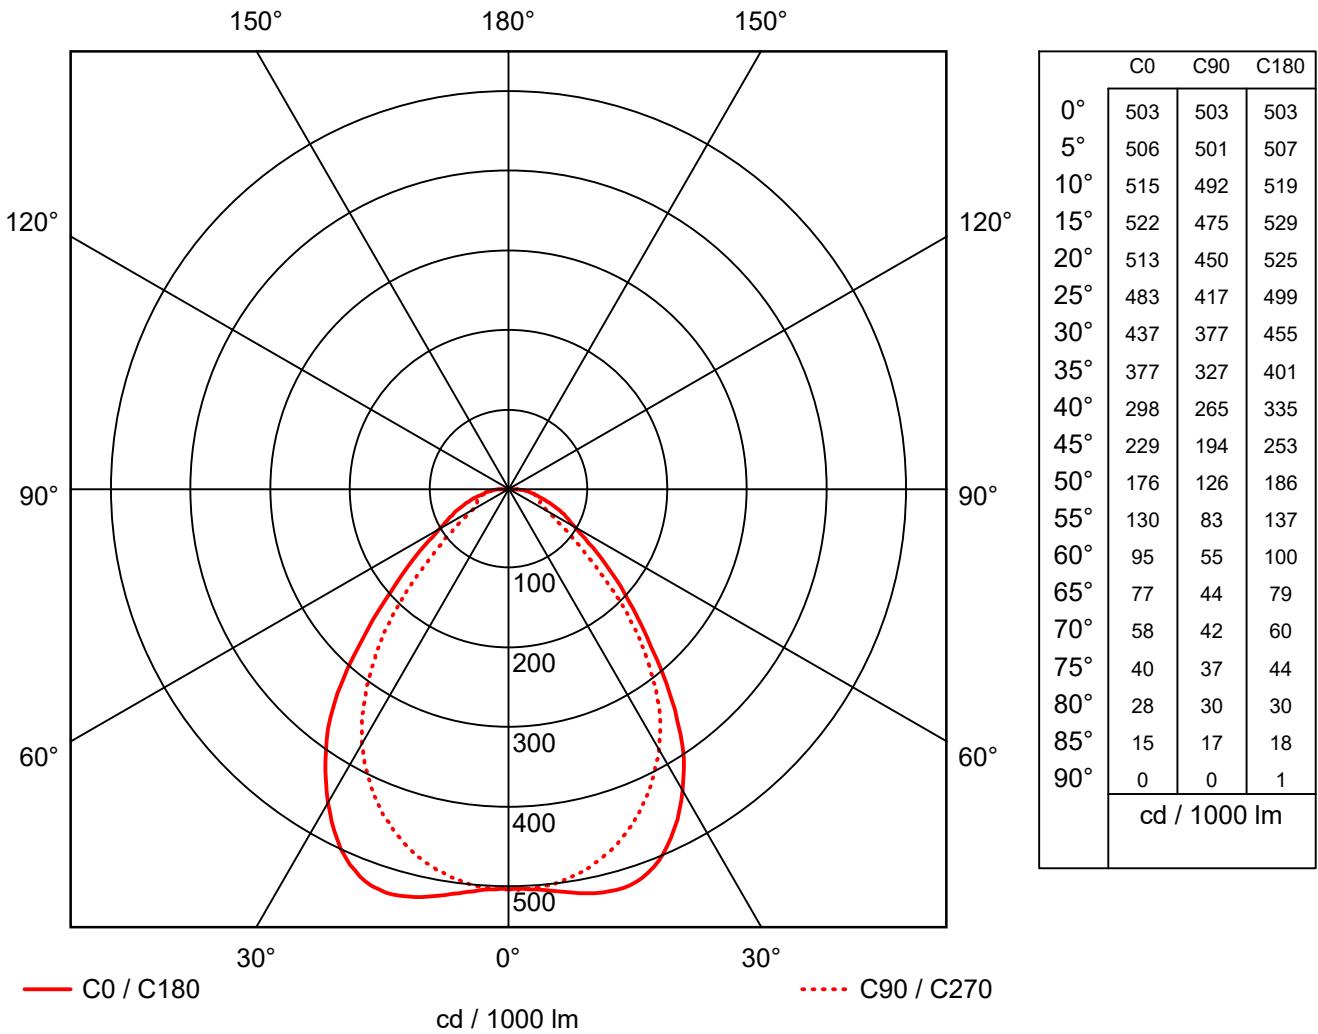

Operating Temp -20°C to 40°C

- Suitable for internal use only
- 5 Year Product Warranty
- IP44

Luminaire data

Absolute Photometry

Luminaire efficacy	: 104.13 lm/W
Classification	: A50 ↓100.0% ↑0.0%
CIE Flux Codes	: 64 88 97 100 100
UGR 4H 8H	: 17.6 / 17.6
Control gear	: Electronic ballast
Power	: 32 W
Luminous flux	: 3332 lm

Dimensions : 595 mm x 595 mm x 0.0 mm

Equipped with

Quantity	: 1
Designation	: LED
Colour	: 840/4000K
Socket	: --
Colour reproduction	: 1B/80...89

1 Luminaire data

1.1 ANSELL, COMMERCIAL - Endurance LE... (AERMLED3/60/CW)

1.1.1 Data sheet

1.1 ANSELL, COMMERCIAL - Endurance LE... (AERMLED3/60/CW)

1.1.2 LDC

Manufacturer	: ANSELL	Luminaire efficacy	: 104.13 lm/W(A50)
Order number	: AERMLED3/60/CW	Light distribution	:
Luminaire name	: COMMERCIAL - Endurance LED TPa UGR<19 600x600 Recessed Panel	Beam Angle	: 42.2° C0 40.0° C90 44.2° C180 39.0° C270
Equipment	: 1 x LED 32 W / 3332 lm		
Dimensions	: L 595 mm x W 595 mm x H 0.0 mm		