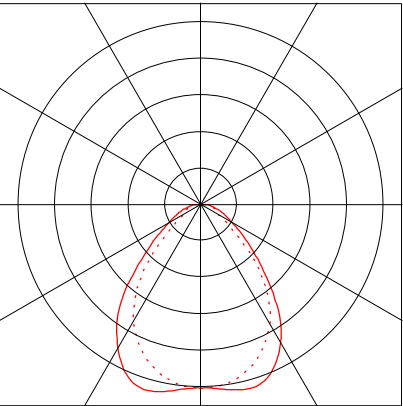

Dimensions : 595 mm x 595 mm x 0.0 mm

Equipped with

Quantity	: 1
Designation	: LED
Colour	: 840/4000K
Socket	: --
Colour reproduction	: 1B/80...89

1 Luminaire data

1.1 ANSELL, COMMERCIAL - Endurance LE... (AERMLED3/60/CW)

1.1.1 Data sheet

1.1 ANSELL, COMMERCIAL - Endurance LE... (AERMLED3/60/CW)

1.1.2 LDC

Manufacturer	: ANSELL	Luminaire efficacy	: 104.13 lm/W(A50)
Order number	: AERMLED3/60/CW	Light distribution	:
Luminaire name	: COMMERCIAL - Endurance LED TPa UGR<19 600x600 Recessed Panel	Beam Angle	: 42.2° C0 40.0° C90 44.2° C180 39.0° C270
Equipment	: 1 x LED 32 W / 3332 lm		
Dimensions	: L 595 mm x W 595 mm x H 0.0 mm		