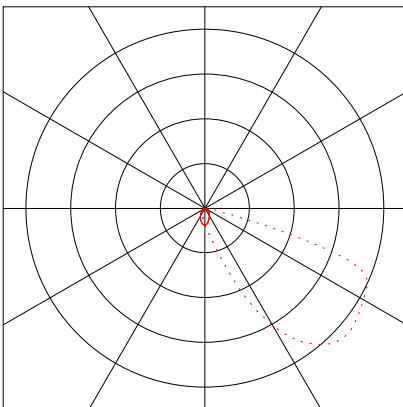

Object :
Installation :
Project number :
Date :

1 Luminaire data

1.1 ANSELL Lighting, Camini LED (ACSQLEDWL)

1.1.1 Data sheet

Manufacturer: ANSELL Lighting

ACSQLEDWL Camini LED

Luminaire data

Luminaire efficiency : 37.8328%
Luminaire efficacy : 21.93 lm/W
Classification : A30 ↓100.0% ↑0.0%
CIE Flux Codes : 29 70 98 100 38
UGR 4H 8H : 19.0 / <10.0
Power : 3.6 W
Luminous flux : 79 lm

Dimensions : 63 mm x 34 mm x 25 mm

Equipped with

Quantity : 1
Designation : OSRAM LCW
CR7P EC
700mA
Colour :
Luminous flux : 208.7 lm
Colour reproduction : 1 B

Object :
 Installation :
 Project number :
 Date :

1.1 ANSELL Lighting, Camini LED (ACSQLEDWL)

1.1.2 LDC

Manufacturer	: ANSELL Lighting	Efficiency factor	: 37.83%
Order number	: ACSQLEDWL	Luminaire efficacy	: 21.93 lm/W (A30)
Luminaire name	: Camini LED	Light distribution	
Equipment	: 1 x OSRAM LCW CR7P EC 700mA	Beam Angle	: -- C0
Dimensions	: L 63 mm x W 34 mm x H 25 mm		: 72.8° C90
File name	: ACSQLEDWL.LDT		: -- C180
			: -- C270