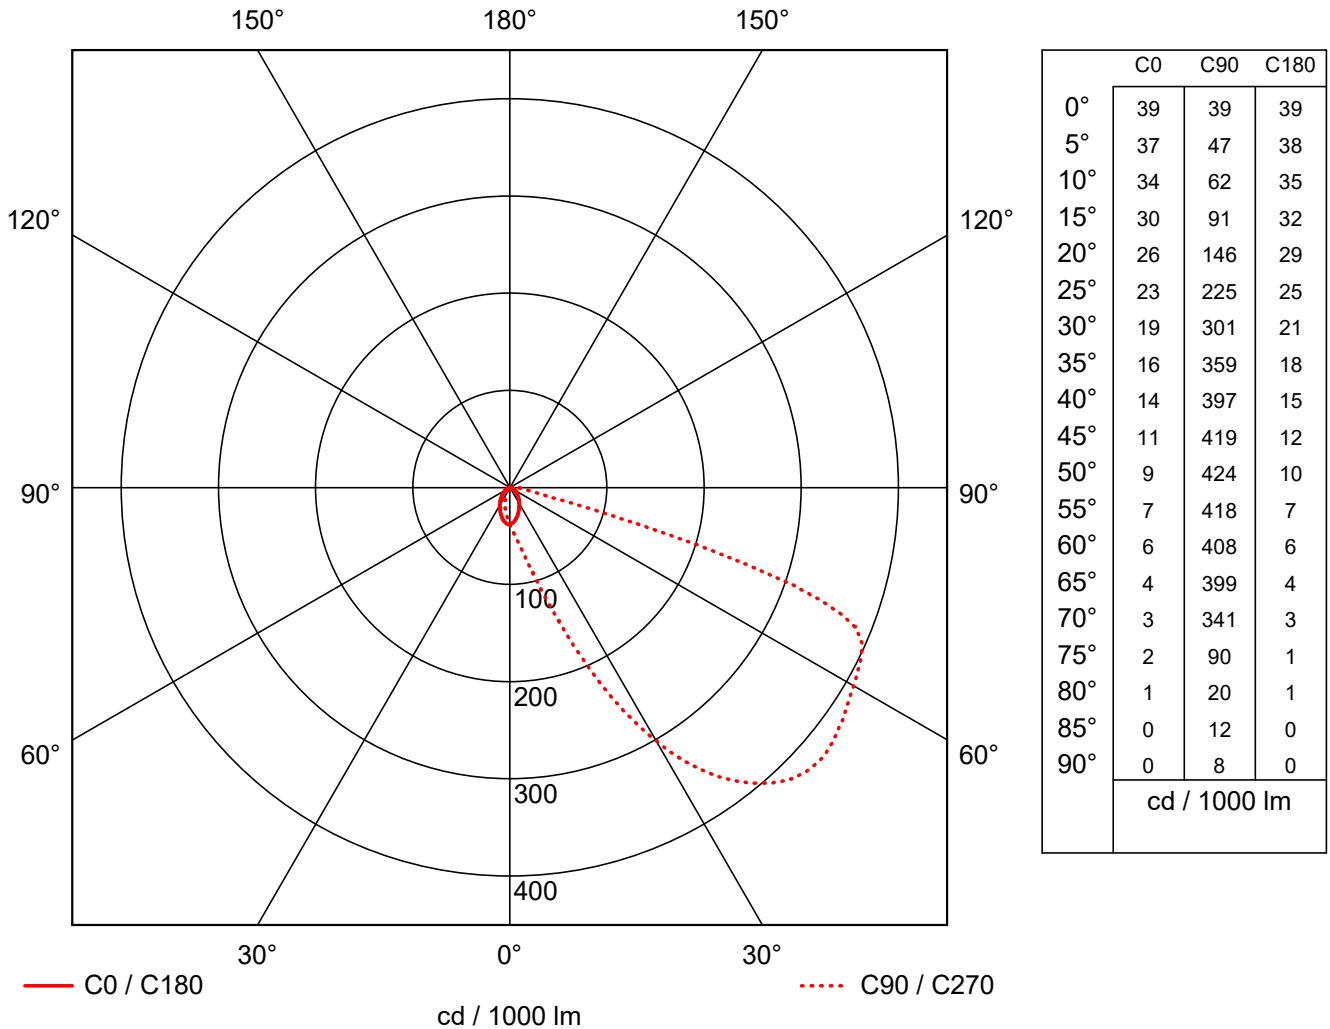

Object :
Installation :
Project number :
Date :

1 Luminaire data

1.1 ANSELL Lighting, Camini LED (ACSQLEDWL)

1.1.1 Data sheet

Manufacturer: ANSELL Lighting

ACSQLEDWL Camini LED

Luminaire data

Luminaire efficiency : 37.8328%
Luminaire efficacy : 21.93 lm/W
Classification : A30 ↓100.0% ↑0.0%
CIE Flux Codes : 29 70 98 100 38
UGR 4H 8H : 19.0 / <10.0
Power : 3.6 W
Luminous flux : 79 lm

Dimensions : 63 mm x 34 mm x 25 mm

Equipped with

Quantity : 1
Designation : OSRAM LCW
CR7P EC
700mA
Colour :
Luminous flux : 208.7 lm
Colour reproduction : 1 B

Object :
 Installation :
 Project number :
 Date :

1.1 ANSELL Lighting, Camini LED (ACSQLEDWL)

1.1.2 LDC

Manufacturer	: ANSELL Lighting	Efficiency factor	: 37.83%
Order number	: ACSQLEDWL	Luminaire efficacy	: 21.93 lm/W (A30)
Luminaire name	: Camini LED	Light distribution	
Equipment	: 1 x OSRAM LCW CR7P EC 700mA	Beam Angle	: -- C0
Dimensions	: L 63 mm x W 34 mm x H 25 mm		: 72.8° C90
File name	: ACSQLEDWL.LDT		: -- C180
			: -- C270