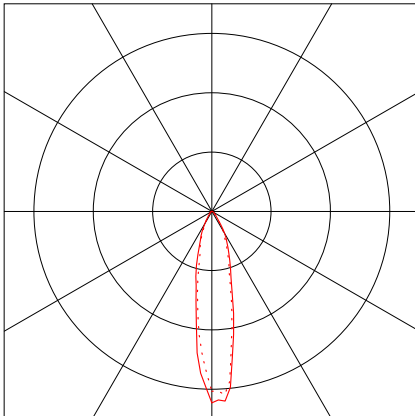

Object :
Installation :
Project number :
Date :

1 Luminaire data

1.1 Ansell Lighting, Beacon LED Emergency Adjustabl... (ABLED/3NM)

1.1.1 Data sheet

Manufacturer: Ansell Lighting

ABLED/3NM Beacon LED Emergency Adjustable Downlight

Luminaire data

Absolute Photometry
Luminaire efficacy :
Classification : A70 ↓99.3% ↑0.7%
CIE Flux Codes : 89 97 99 99 100
UGR 4H 8H : 16.0 / 13.8
Luminous flux : 248 lm

Equipped with

Quantity : 1
Designation :
Colour :

Dimensions : Ø80 mm x 1 mm

Object :
 Installation :
 Project number :
 Date :

1.1 Ansell Lighting, Beacon LED Emergency Adjustabl... (ABLED/3NM)

1.1.2 LDC

Manufacturer : Ansell Lighting
 Order number : ABLED/3NM
 Luminaire name : Beacon LED Emergency Adjustable
 Downlight
 Equipment : 1 x / 248 lm
 Dimensions : D 80 mm x H 1 mm
 File name : rlx_20171221085818.ldt

Luminaire efficacy : (A70)
 Light distribution :
 Beam Angle : 13.0° C0
 12.2° C90
 9.7° C180
 8.8° C270