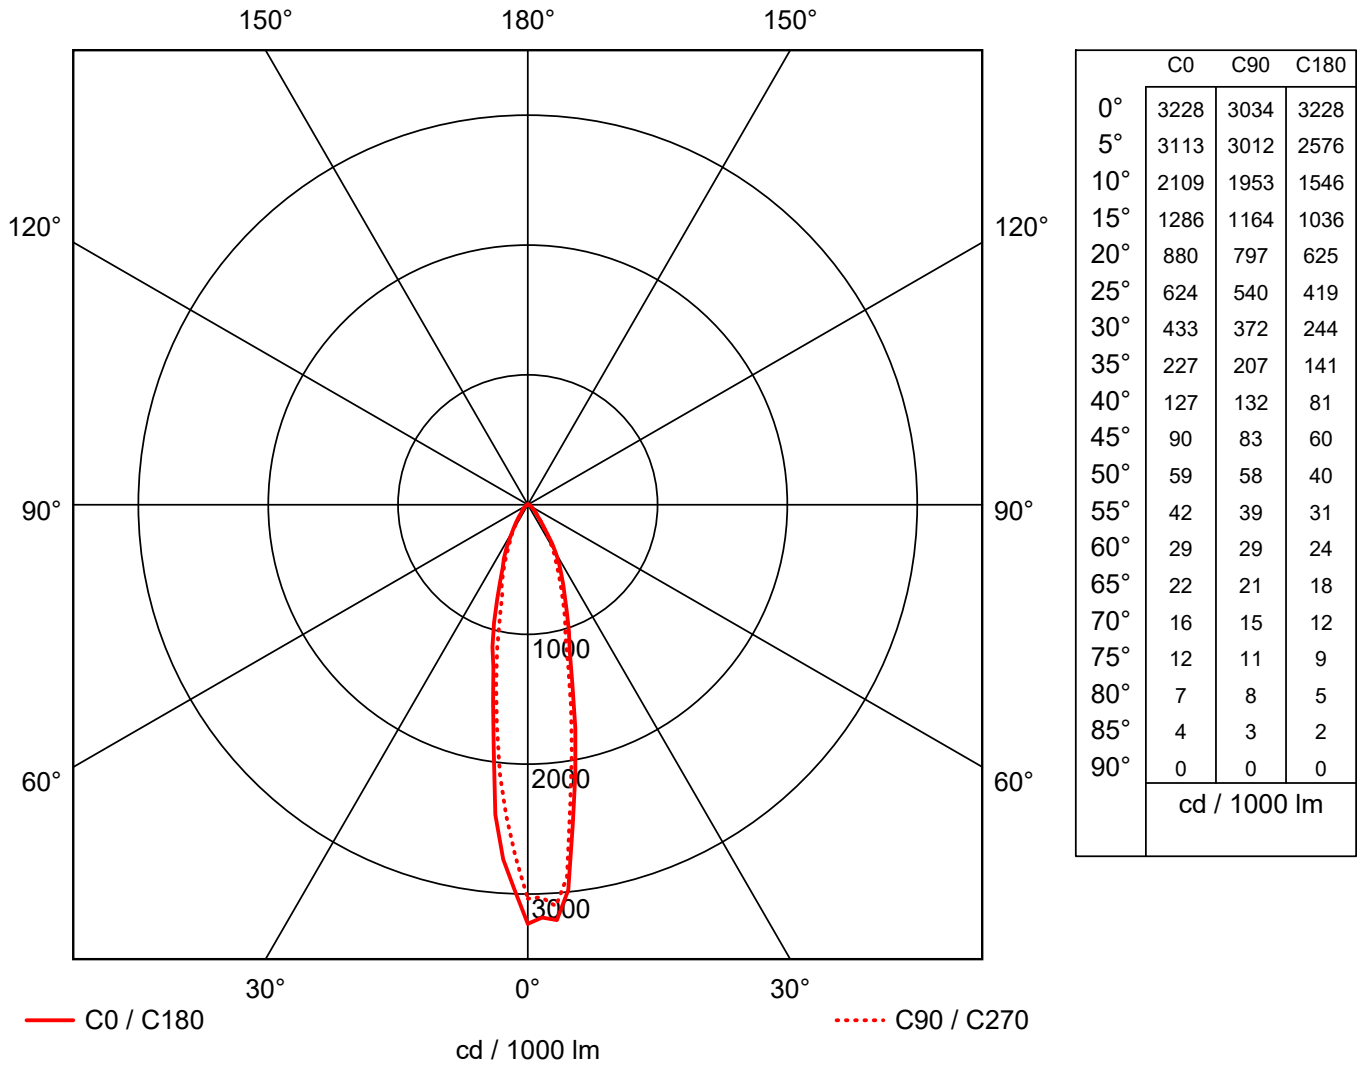

Object :
Installation :
Project number :
Date :

1 Luminaire data

1.1 Ansell Lighting, Beacon LED Emergency Adjustabl... (ABLED/3NM)

1.1.1 Data sheet

Manufacturer: Ansell Lighting

ABLED/3NM Beacon LED Emergency Adjustable Downlight

Luminaire data

Absolute Photometry
Luminaire efficacy :
Classification : A70 ↓99.3% ↑0.7%
CIE Flux Codes : 89 97 99 99 100
UGR 4H 8H : 16.0 / 13.8
Luminous flux : 248 lm

Equipped with

Quantity : 1
Designation :
Colour :

Dimensions : Ø80 mm x 1 mm

Object :
 Installation :
 Project number :
 Date :

1.1 Ansell Lighting, Beacon LED Emergency Adjustabl... (ABLED/3NM)

1.1.2 LDC

Manufacturer : Ansell Lighting
 Order number : ABLED/3NM
 Luminaire name : Beacon LED Emergency Adjustable
 Downlight
 Equipment : 1 x / 248 lm
 Dimensions : D 80 mm x H 1 mm
 File name : rlx_20171221085818.ldt

Luminaire efficacy : (A70)
 Light distribution :
 Beam Angle : 13.0° C0
 12.2° C90
 9.7° C180
 8.8° C270