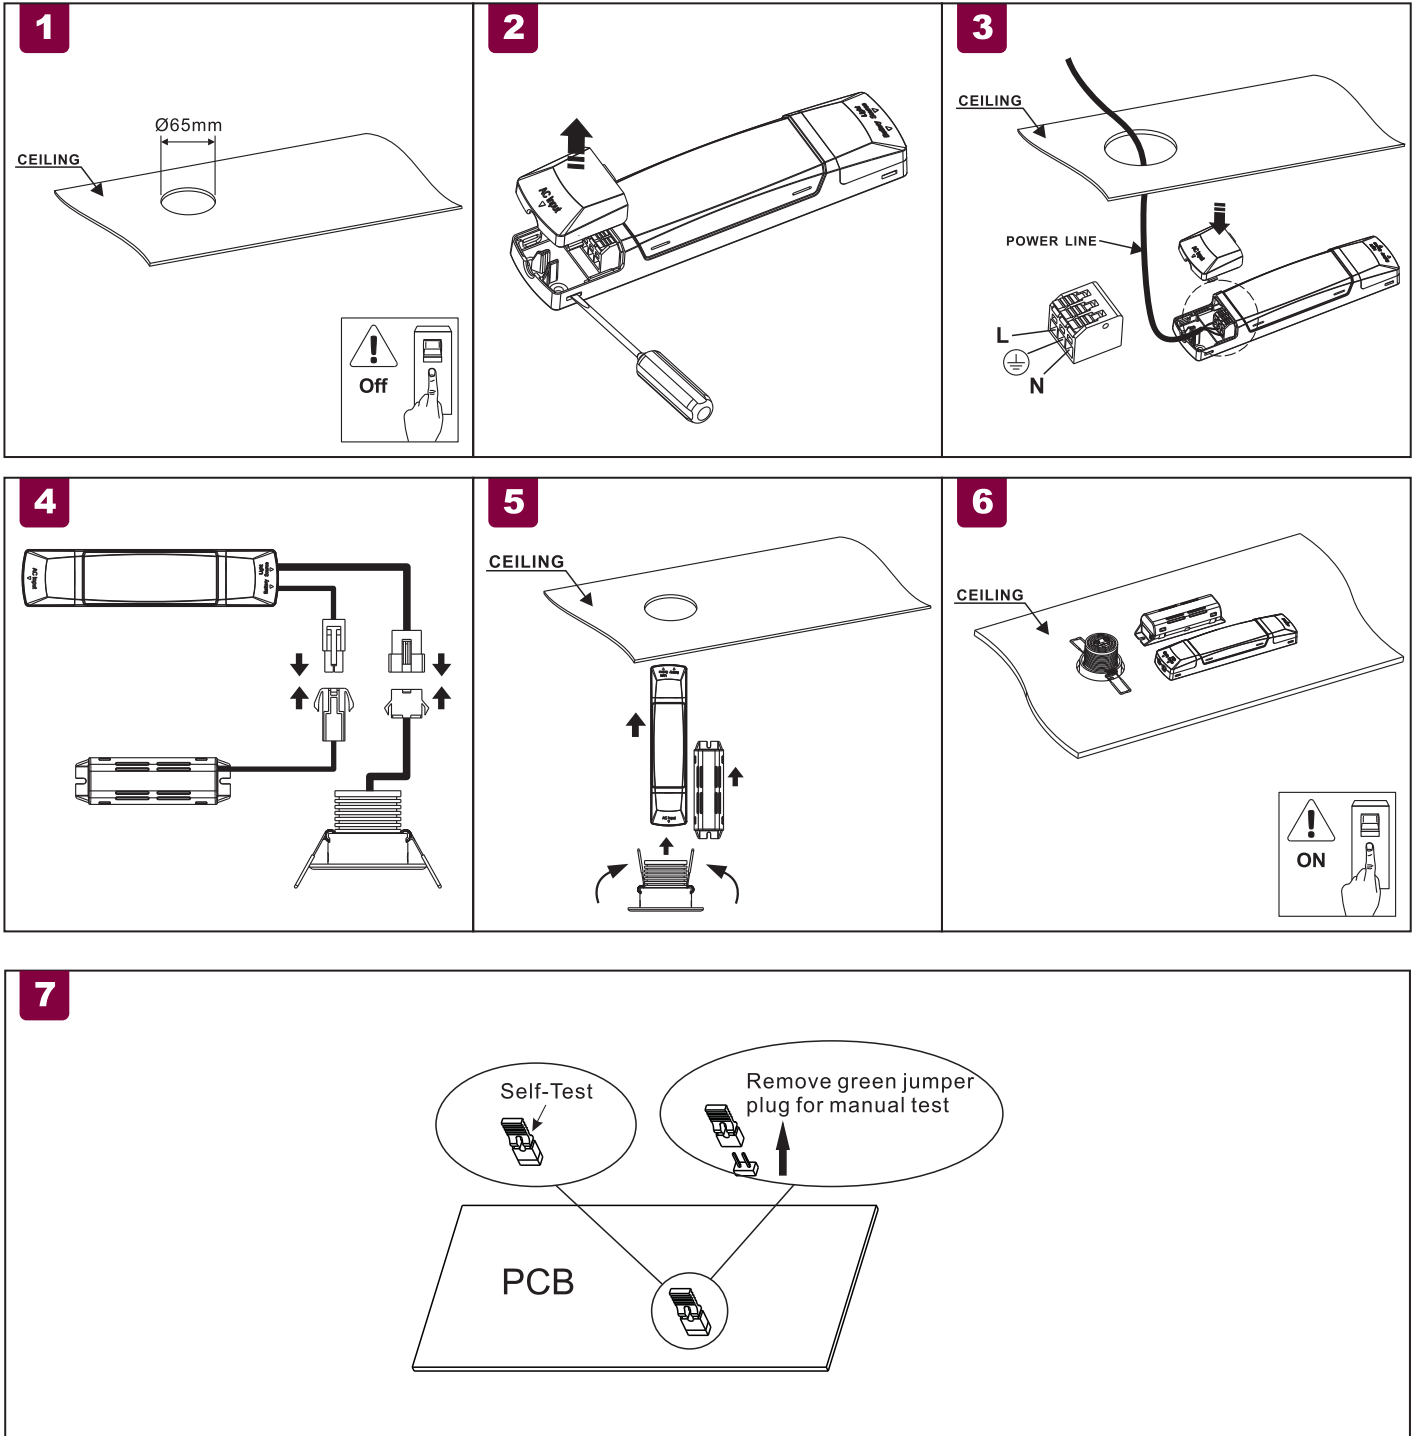

Installation Instructions

Instrucciones de instalación, Instructions d'installation, Installationsanleitung, إرشادات التركيب,
 Installatie-instructies, Instruções de instalação, Installatie-instructies,
 設置手順説明, Οδηγίες εγκατάστασης

Product Code: [ABLED/3NM]

Master
Translations
QR Link

Ansell Electrical Products
 Unit 6B, Stonecross Industrial
 Park,
 Yew Tree Way,
 Warrington,
 WA3 3JD

Ansell (Sales & Distribution)
 Unit 2, M2 Business Park,
 Duncrue Street,
 Belfast,
 BT3 9AQ