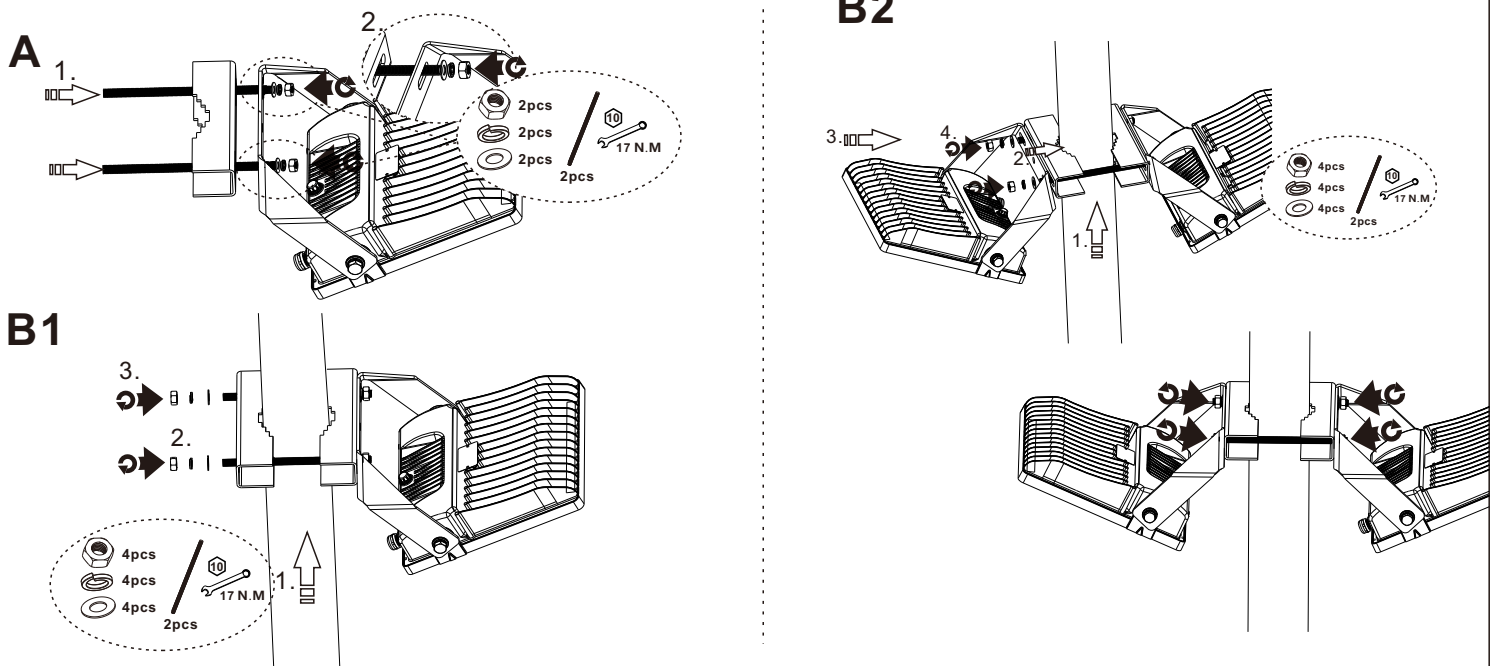

# AAZLED40-150-PCA - Pole Clamp Accessory

## Dimensions: mm/(inch)

## Matching luminaire

Power	Bracket	Compatible pole diameter	
		min/mm	max/mm
50/100/150W	small	40	90
200/300W	big	40	150