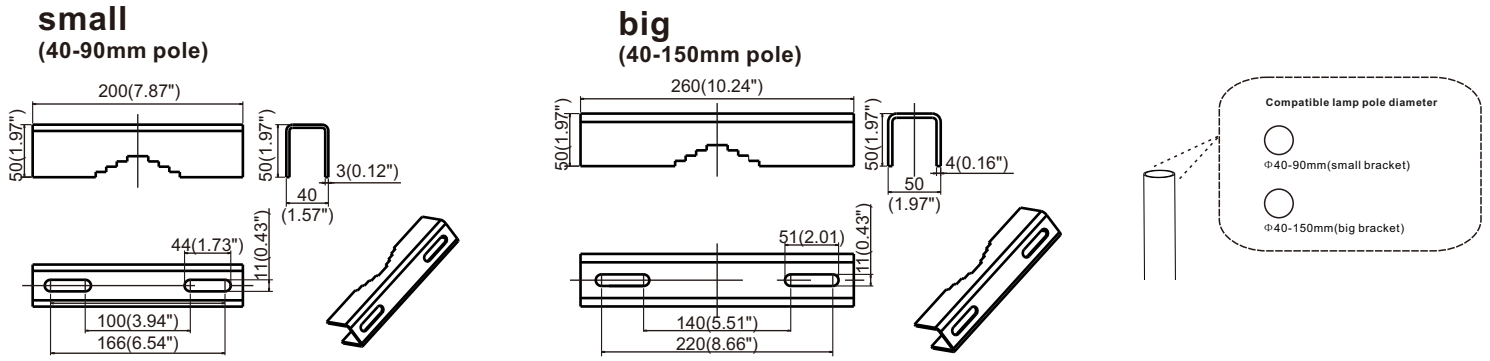

# AAZLED40-150-PCA - Pole Clamp Accessory

## Dimensions: mm/(inch)

## Matching luminaire

Power	Bracket	Compatible pole diameter	
		min/mm	max/mm
50/100/150W	small	40	90
200/300W	big	40	150