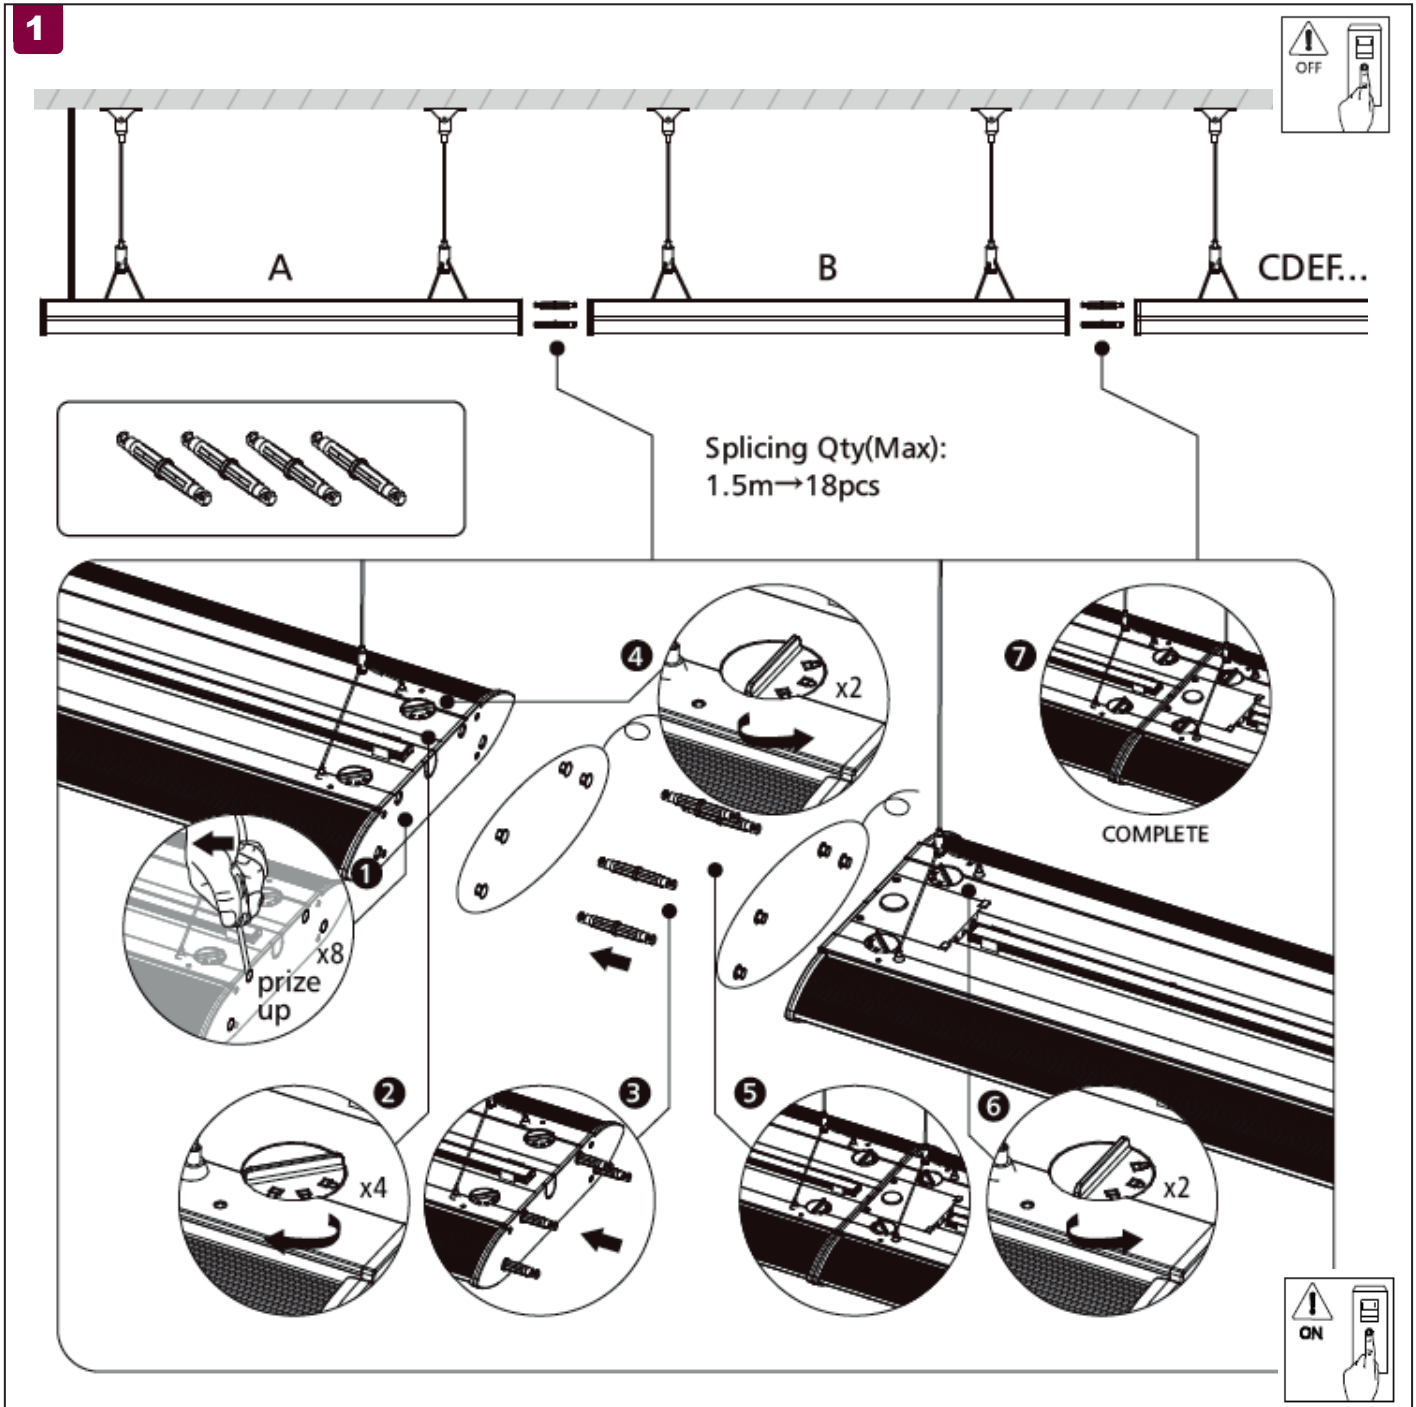

# Installation Instructions

Instrucciones de instalación, Instructions d'installation, Installationsanleitung, إرشادات التركيب,  
 Installatie-instructies, Instruções de instalação, Installatie-instructies,  
 設置手順説明, Οδηγίες εγκατάστασης

Product Code:[AADRINA/600]

Master  
 Translations  
 QR Link

Ansell Electrical Products  
 Unit 6B, Stonecross Industrial  
 Park,  
 Yew Tree Way,  
 Warrington,  
 WA3 3JD

Ansell (Sales & Distribution)  
 Unit 2, M2 Business Park,  
 Duncrue Street,  
 Belfast,  
 BT3 9AQ