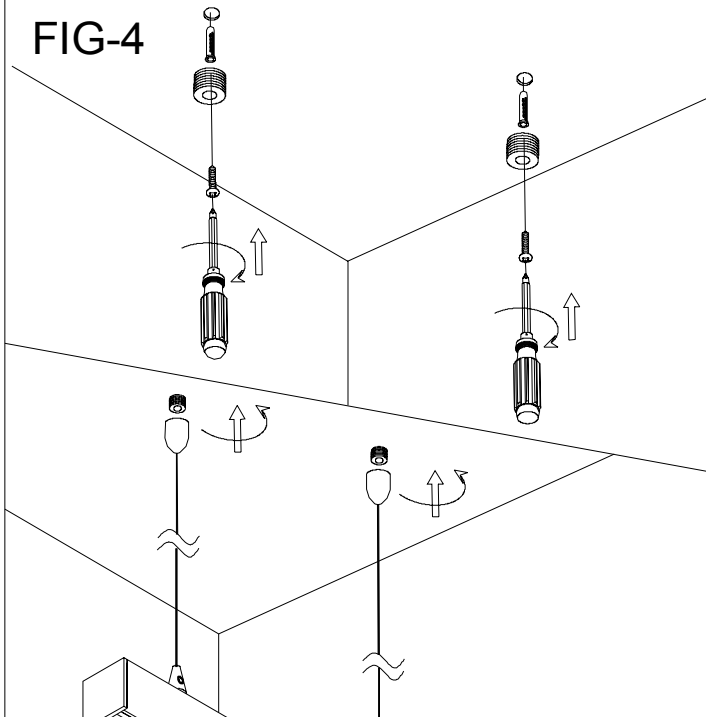

A/3MTSK

For indoor use only.

If the external flexible cable or cord of this luminaire is damaged, it shall be replaced by the manufacturer or his service agent or a qualified electrician in order to avoid a hazard.

FIG-1

FIG-2

FIG-3

FIG-4

FIG-5