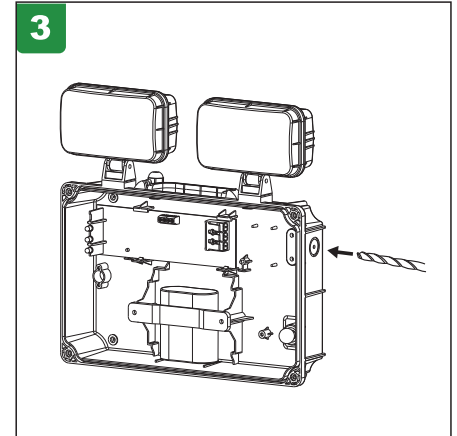

Product Code: [4L5/6001]

Please Visit
<https://4liteuk.com>
 downloads for our warranty
 and translations

Ansell Electrical Products
 Unit 6B, Stonecross Industrial
 Park,
 Yew Tree Way,
 Warrington,
 WA3 3JD