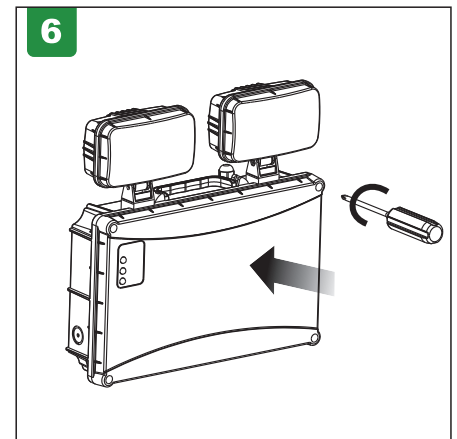

Product Code: [4L5/6001]

Please Visit
<https://4liteuk.com>
 downloads for our warranty
 and translations

Ansell Electrical Products
 Unit 6B, Stonecross Industrial
 Park,
 Yew Tree Way,
 Warrington,
 WA3 3JD