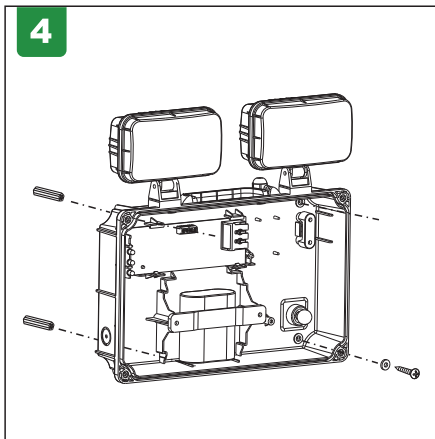

Product Code: [4L5/6001]

Please Visit
<https://4liteuk.com>
 downloads for our warranty
 and translations

Ansell Electrical Products
 Unit 6B, Stonecross Industrial
 Park,
 Yew Tree Way,
 Warrington,
 WA3 3JD