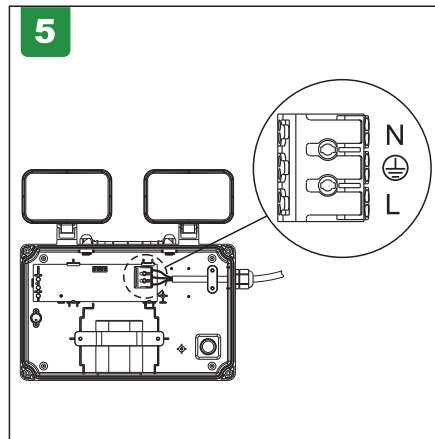

Installation Instructions

Instrucciones de instalación, Instructions d'installation, Installationsanleitung, إرشادات التركيب

Installatie-instructies, Instruções de instalação, Installatie-instructies,

設置手順説明, Οδηγίες εγκατάστασης

Product Code: [4L5/6001]

Please Visit
<https://4liteuk.com>
 downloads for our warranty
 and translations

Ansell Electrical Products
 Unit 6B, Stonecross Industrial
 Park,
 Yew Tree Way,
 Warrington,
 WA3 3JD