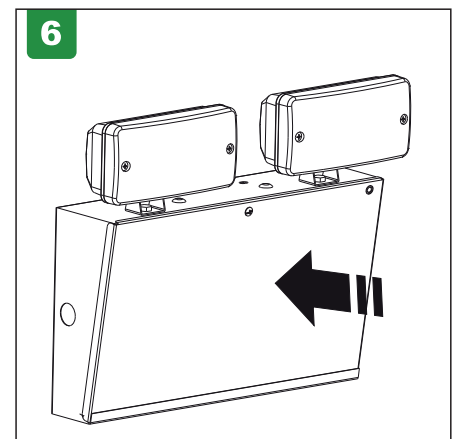

Product Code: [4L5/6000]

Please Visit
<https://4liteuk.com>
downloads for our warranty
and translations

Ansell Electrical Products
Unit 6B, Stonecross Industrial
Park,
Yew Tree Way,
Warrington,
WA3 3JD

Ansell (Sales & Distribution)
Unit 2, M2 Business Park,
Duncrue Street,
Belfast,
BT3 9AQ