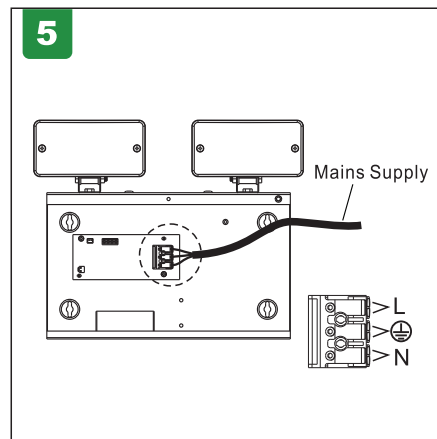

Installation Instructions

Instrucciones de instalación, Instructions d'installation, Installationsanleitung, إرشادات التركيب

Installatie-instructies, Instruções de instalação, Installatie-instructies,

設置手順説明, Οδηγίες εγκατάστασης

Product Code: [4L5/6000]

Please Visit
<https://4liteuk.com>
downloads for our warranty
and translations

Ansell Electrical Products
Unit 6B, Stonecross Industrial
Park,
Yew Tree Way,
Warrington,
WA3 3JD

Ansell (Sales & Distribution)
Unit 2, M2 Business Park,
Duncrue Street,
Belfast,
BT3 9AQ