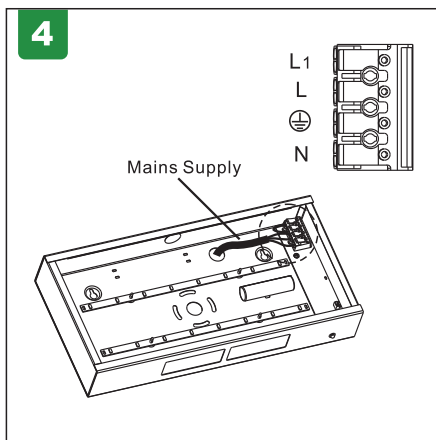

Installation Instructions

Instrucciones de instalación, Instructions d'installation, Installationsanleitung, إرشادات التركيب

Installatie-instructies, Instruções de instalação, Installatie-instructies,

設置手順説明, Οδηγίες εγκατάστασης

Product Code: [4L4/4005]

Please Visit
<https://4liteuk.com>
downloads for our warranty
and translations

Ansell Electrical Products
Unit 6B, Stonecross Industrial
Park,
Yew Tree Way,
Warrington,
WA3 3JD

Ansell (Sales & Distribution)
Unit 2, M2 Business Park,
Duncrue Street,
Belfast,
BT3 9AQ