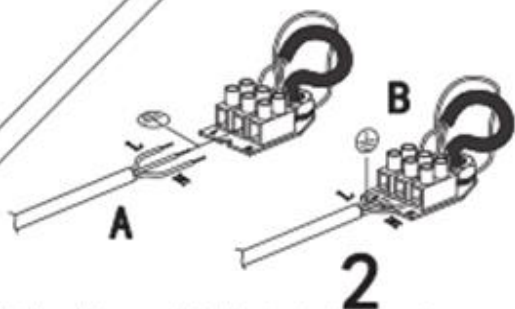

I

II

! OFF
1

If the external flexible cable or cord of this luminaire is damaged, it shall be exclusively replaced by the manufacturer or his service agent or a similar qualified person in order to avoid a hazard

4^{lite}

4L1/7013

IV

9 ! ON

III

230V~ 50Hz UK EU: D12 TH56 ROI
E27 Max 25W CA GB: WA3 3JD UK