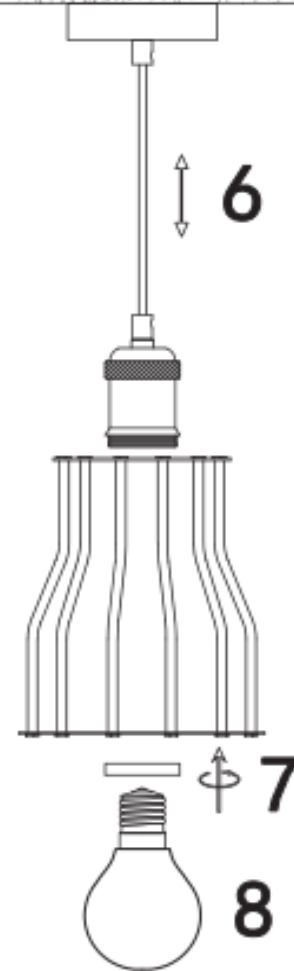

I

OFF

1

II

if the external flexible cable or cord of this luminaire is damaged, it shall be exclusively replaced by the manufacturer or his service agent or a similar qualified person in order to avoid a hazard

III

4L1/7012

IV

9

ON

230V~ 50Hz UK EU: D12 TH56 ROI  
E27 Max 25W CA GB: WA3 3JD UK