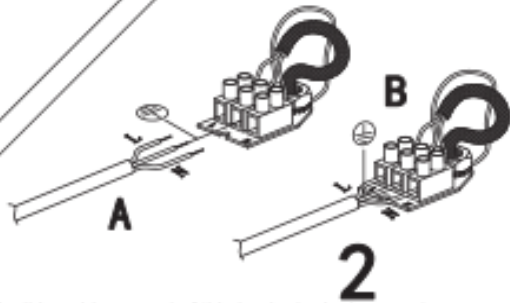

I

OFF

1

II

if the external flexible cable or cord of this luminaire is damaged, it shall be exclusively replaced by the manufacturer or his service agent or a similar qualified person in order to avoid a hazard

III

4L1/7012

IV

9

ON

230V~ 50Hz UK EU: D12 TH56 ROI  
E27 Max 25W CA GB: WA3 3JD UK