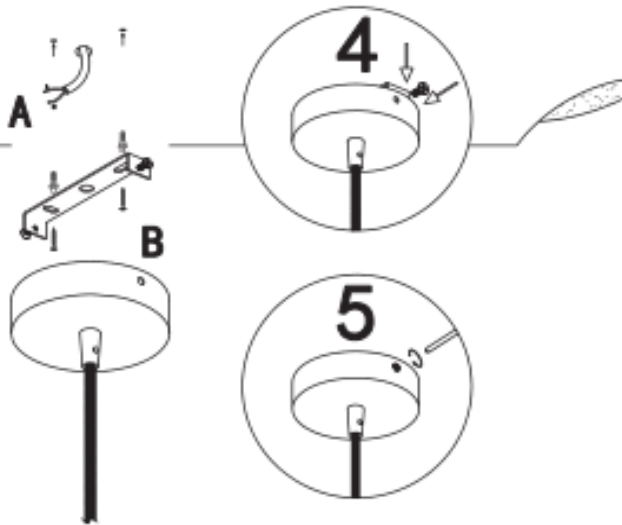

I

OFF

1

II

if the external flexible cable or cord of this luminaire is damaged, it shall be exclusively replaced by the manufacturer or his service agent or a similar qualified person in order to avoid a hazard

III

4L1/7012

IV

9

ON

230V~ 50Hz UK EU: D12 TH56 ROI  
E27 Max 25W CA GB: WA3 3JD UK