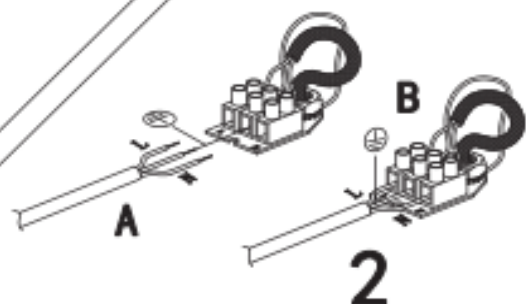

I**OFF****1****II****2**

If the external flexible cable or cord of this luminaire is damaged, it shall be exclusively replaced by the manufacturer or his service agent or a similar qualified person in order to avoid a hazard

4lite[®]
4L1/7010**IV****6****7****8****ON****III****4****5****3**

230V~ 50Hz UK EU: D12 TH56 ROI
E27 Max 25W CA GB: WA3 3JD UK