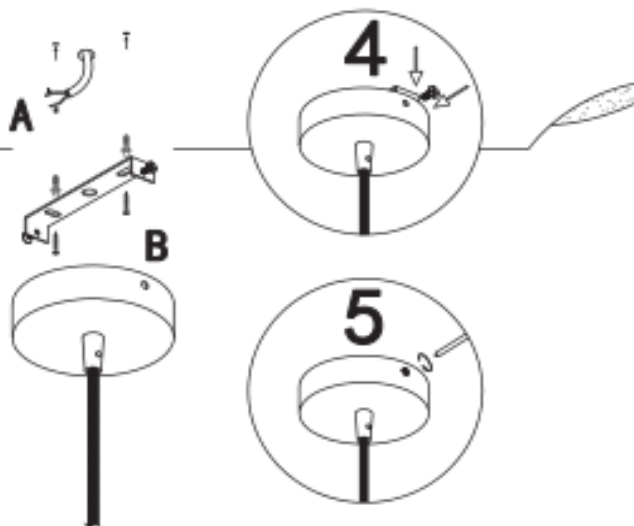

I**OFF****1****II****2**

If the external flexible cable or cord of this luminaire is damaged, it shall be exclusively replaced by the manufacturer or his service agent or a similar qualified person in order to avoid a hazard

4lite[®]
4L1/7010**IV****6****7****8****ON****III****4****5****3**

230V~ 50Hz UK EU: D12 TH56 ROI
E27 Max 25W CA GB: WA3 3JD UK