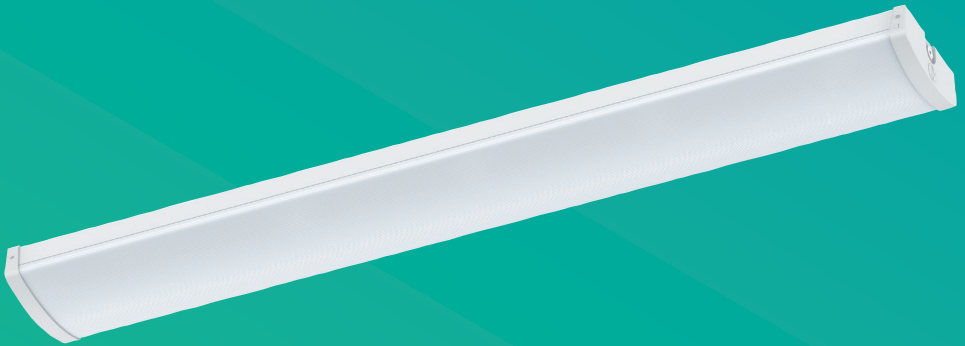

collingwood

light your moment

Uniform Versa

Low Glare UGR19

IP44 Surface Linear for Classroom Lighting

Ultra Efficient | Wattage switchable | Plug & Play kits

Uniform Versa

Outstanding uniform lit effect

Product code

Standard On/Off	Emergency Standard On/Off	DALI-2 dimmable	Emergency DALI-2 dimmable	0-10V dimmable	Emergency 0-10V dimmable
UNV5N40	UNV5NE40	UNV5D40	UNV5DE40	UNV5V40	UNV5VE40

Wattage Switchable

Wattage switchable product enables one luminaire to meet various lux levels within a project using a wattage output switch.

30W - 4500lm

35W - 5250lm

40W - 6000lm

45W - 6750lm

Plug & Play kits

Versabox plug and play kit range to accommodate project requirements.