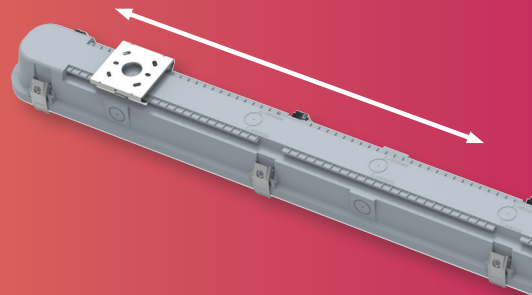

4ft DALI-2/PUSH DIM : **AC4D**
 5ft DALI-2/PUSH DIM : **AC5D**
 6ft DALI-2/PUSH DIM : **AC6D**

4ft 0-10V : **AC4V**
 5ft 0-10V : **AC5V**
 6ft 0-10V : **AC6V**

Wattage switchable

Caiman Versa provides both the output of a single and a twin anti-corrosive within the same product.

Product	Single output		Twin output	
Caiman 4ft	18W	2590 - 2775lm	37W	5180 - 5550lm
Caiman 5ft	28W	3920 - 4200lm	56W	7840 - 8400lm
Caiman 6ft	33W	4690 - 5025lm	67W	9380 - 10050lm

Light quality (CCT switchable)

A unique full mounting slider which spans the full length of the luminaire on the back of the housing. The bracket can slide anywhere along the rear of the luminaire.

This feature removes the need for measuring up where to place the bracket drill points, simply affix your bracket to the surface and push-fit the luminaire onto the bracket.

Multiple mounting options

Design to have rear and side conduit entry points and moveable terminal block locations to suit the cable entry, Caiman Versa can be surface mounted to BESA, solid ceilings, walls or suspended on chain.