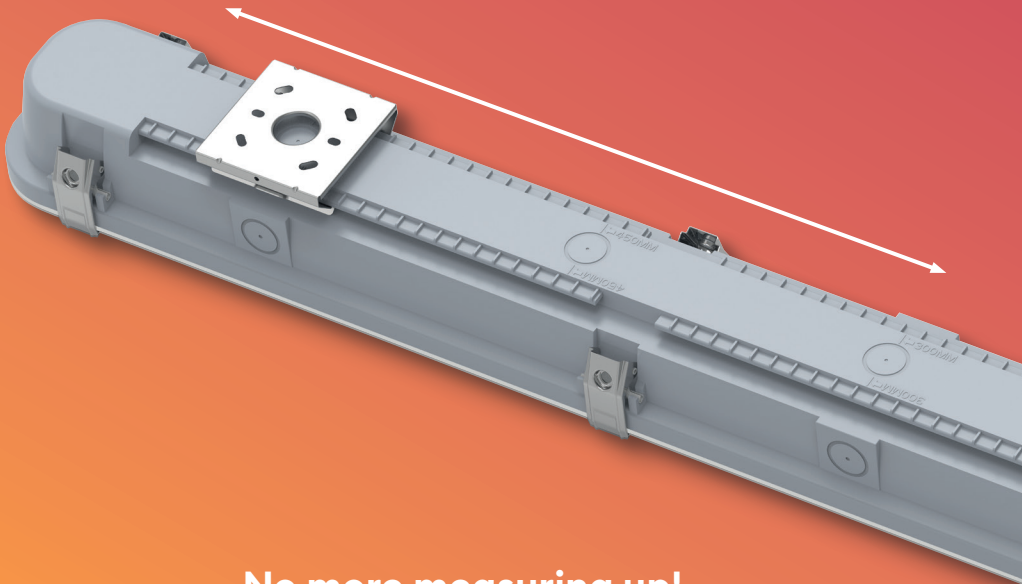

collingwood

light your moment

Caiman Versa

No more measuring up!
Unique full length mounting slider
Save time and money on installation

Caiman Versa

IP66 + IK10 Anti-Corrosive

4ft : **AC4N** 4ft Manual-test EM : **AC4NEM**
 5ft : **AC5N** 5ft Manual-test EM : **AC5NEM**
 6ft : **AC6N** 6ft Manual-test EM : **AC6NEM**

4ft DALI-2/PUSH DIM : **AC4D**
 5ft DALI-2/PUSH DIM : **AC5D**
 6ft DALI-2/PUSH DIM : **AC6D**

4ft 0-10V : **AC4V**
 5ft 0-10V : **AC5V**
 6ft 0-10V : **AC6V**

Wattage switchable

Caiman Versa provides both the output of a single and a twin anti-corrosive within the same product.

A unique full mounting slider which spans the full length of the luminaire on the back of the housing. The bracket can slide anywhere along the rear of the luminaire.

This feature removes the need for measuring up where to place the bracket drill points, simply affix your bracket to the surface and push-fit the luminaire onto the bracket.

Multiple mounting options

Design to have rear and side conduit entry points and moveable terminal block locations to suit the cable entry, Caiman Versa can be surface mounted to BESA, solid ceilings, walls or suspended on chain.