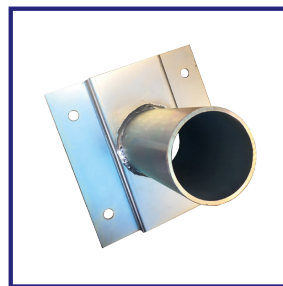

Flat Wall Bracket
NET-23-16-53