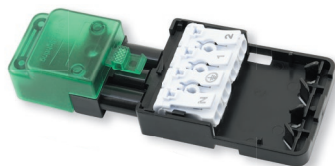

IC Rated up to 350mm insulation

www.belllighting.co.uk

FirestayLED

Integrated LED Fixed Downlight

The Firestay Integrated Fixed Downlight boasts a 5 year guarantee and is supplied with white & chrome bezels as standard.

Quick Fix Connector
Tool Free Termination

technical@belllighting.co.uk
sales@belllighting.co.uk

Integrated LED Fixed Downlight

Technical Specification	
Construction	Aluminium
Driver	BELL
LED Chip	Samsung
IP Rating	IP65
Operating Temp	-5°C to +35°C
Input Voltage	220 - 240V
Power Factor	> 0.9
CRI	85 - Exceeds EU standard of Ra 80 for Colour Rendering Index
LMR	80 - Exceeds EU standard of 70 for Lumens Maintenance Ratio