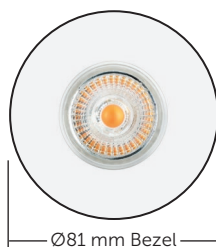

IC Rated up to 350mm insulation

www.belllighting.co.uk

FirestayLED

Integrated LED Fixed Downlight

The Firestay Integrated Fixed Downlight boasts a 5 year guarantee and is supplied with white & chrome bezels as standard.

Quick Fix Connector
Tool Free Termination

technical@belllighting.co.uk
sales@belllighting.co.uk

Integrated LED Fixed Downlight

Technical Specification	
Construction	Aluminium
Driver	BELL
LED Chip	Samsung
IP Rating	IP65
Operating Temp	-5°C to +35°C
Input Voltage	220 - 240V
Power Factor	> 0.9
CRI	85 - Exceeds EU standard of Ra 80 for Colour Rendering Index
LMR	80 - Exceeds EU standard of 70 for Lumens Maintenance Ratio