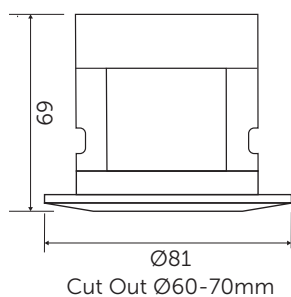

Quick Fix Connector
Tool Free Termination

technical@belllighting.co.uk
sales@belllighting.co.uk

Integrated LED Fixed Downlight

Technical Specification	
Construction	Aluminium
Driver	BELL
LED Chip	Samsung
IP Rating	IP65
Operating Temp	-5°C to +35°C
Input Voltage	220 - 240V
Power Factor	> 0.9
CRI	85 - Exceeds EU standard of Ra 80 for Colour Rendering Index
LMR	80 - Exceeds EU standard of 70 for Lumens Maintenance Ratio