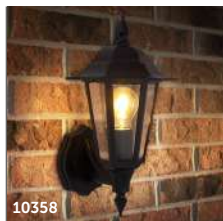

Retro

Vintage Lantern

Version	Height	Depth	Width
Retro Lantern	375mm	230mm	177mm
Retro Half Lantern	362mm	99mm	175mm

Technical Specification

Construction	Polycarbonate
IP Rating	IP54
Input Voltage	220-240V
Operating Temp	-30°C to +35°C
Lampholder	ES/E27

Code	Volts	W	Lampholder	Lm	Hrs	Description
10358	220 - 240	-	ES/E27	-	-	Retro Lantern Black (lamp not included)
10359	220 - 240	-	ES/E27	-	-	Retro Lantern Black with PIR (lamp not included)
10360	220 - 240	-	ES/E27	-	-	Retro Half Lantern Black (lamp not included)
10361	220 - 240	-	ES/E27	-	-	Retro Half Lantern Black with PIR (lamp not included)
10362	220 - 240	-	ES/E27	-	-	Retro Lantern White (lamp not included)
10363	220 - 240	-	ES/E27	-	-	Retro Lantern White with PIR (lamp not included)
10364	220 - 240	-	ES/E27	-	-	Retro Half Lantern White (lamp not included)
10365	220 - 240	-	ES/E27	-	-	Retro Half Lantern White with PIR (lamp not included)
10366	-	-	-	-	-	Universal Black Corner Bracket for Retro Vintage ES Lanterns
10367	-	-	-	-	-	Universal White Corner Bracket for Retro Vintage ES Lanterns