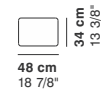

cod. 8903 / steel\_high sofa capitonné

cod. 8904 / steel\_small armchair capitonné

cod. 10015 / cushion

cod. 10016 / cushion

cod. 10017 / cushion

ALA

cod. 8880 / wood\_low armchair

cod. 8881 / wood\_low armchair with arms