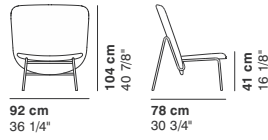

cod. 8874 / steel_high armchair