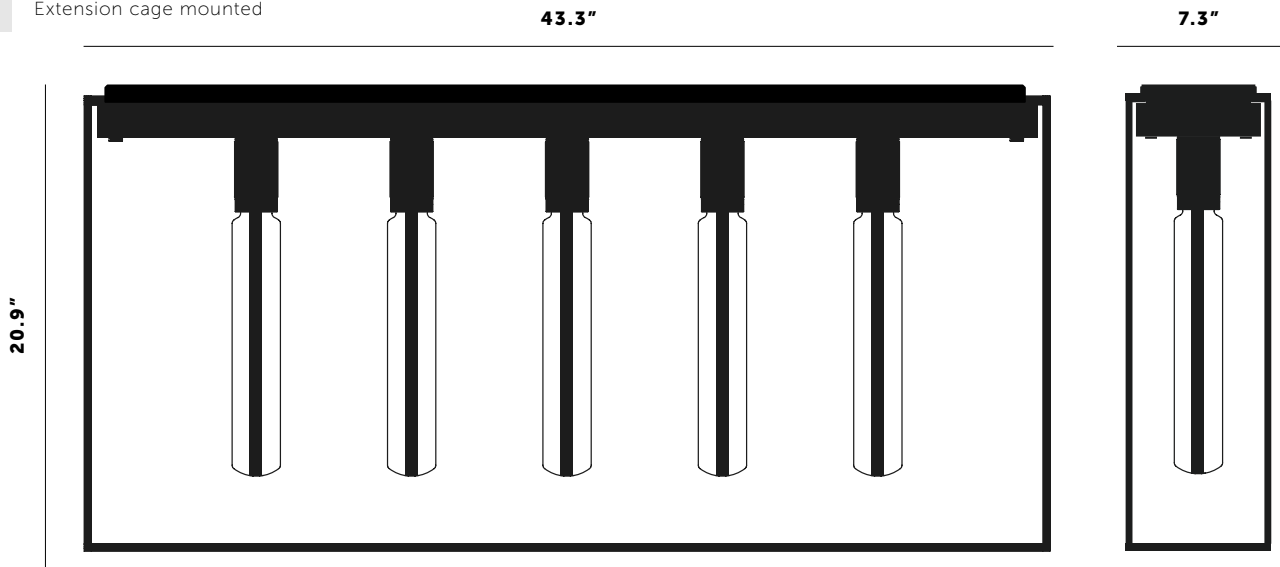

BUSTER + PUNCH

LONDON

CAGED CEILING 5.0

TECH SPEC

CAGED CEILING 5.0

CAGED Ceiling 5.0 is a large rectangular chandelier. The light is made from a matt black metal cage and comes with a changeable back panel and uses five LED BUSTER BULB / TUBES. The 5.0 is perfect for putting over bars or dinner tables, and can be surface mounted directly to the ceiling or elongated with additional extension cages measuring up to **1 metre**.

busterandpunch.us
info@busterandpunch.us

BUSTER + PUNCH

LONDON

CAGED CEILING 5.0

TECH SPEC

MOUNTING OPTIONS:

Ceiling surface mounted

Extension cage mounted

<p>PRODUCT:</p>	<p>SKU:</p>	<p>EXTENSION CAGES:</p>
<ul style="list-style-type: none"> White marble Black marble Extension Kit /4 x 500mm 	<p>NCA-14284</p> <p>NCA-02285</p> <p>NCA-02407</p>	<p>Total length: 40.6" 60.3"</p> <p>Extension cage length*: 19.7" 39.4"</p>
<p>SPECIFICATIONS:</p> <p>Matt black metal cage Matt black knurled details E26 / 110-120V / Dry locations / Max 40W type A bulb 5W Buster Bulb / Tube (included) Suitable for both 3.5 and 4" junction boxes cULus approved</p>		<p>LIGHT SOURCE:</p> <p>5 x BUSTER BULB / TUBES included 5W dimmable warm white LED E26 screw</p>