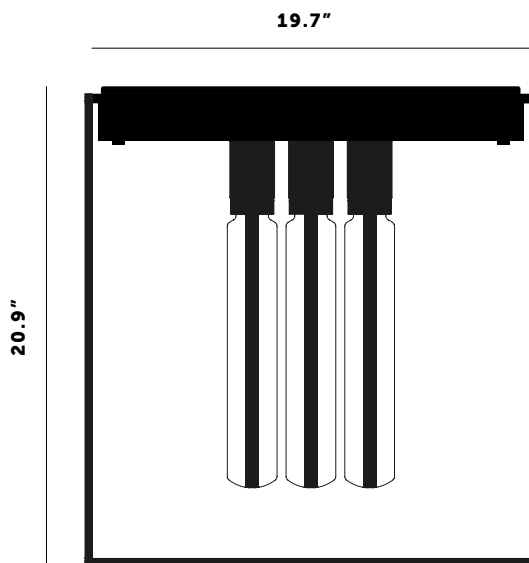

BUSTER + PUNCH
LONDON

CAGED CEILING 4.0

TECH SPEC

CAGED CEILING 4.0

CAGED Ceiling 4.0 is a large square chandelier. The light is made from a matt black metal cage and comes with a changeable back panel and uses four LED BUSTER BULB / TUBES. The 4.0 is a statement light that looks great in hallways, as a room centrepiece and above dinner tables. The light can be surface mounted directly to the ceiling or elongated with additional extension cages measuring up to 1 metre.

busterandpunch.us
info@busterandpunch.us

BUSTER + PUNCH

LONDON

CAGED CEILING 4.0

TECH SPEC

MOUNTING OPTIONS:

Ceiling surface mounted

Extension cage mounted

<p>PRODUCT:</p>	<p>SKU:</p>	<p>EXTENSION CAGES:</p>
<ul style="list-style-type: none">  White marble  Black marble  Extension kit / 4 x 500mm 	<p>NCA-14282</p> <p>NCA-02283</p> <p>NCA-02407</p>	
<p>SPECIFICATIONS:</p>		<p>LIGHT SOURCE:</p>
<p>Matt black metal cage Matt black knurled details E26 / 110-120V / Dry locations / Max 40W type A bulb 5W Buster Bulb / Tube (included) Suitable for both 3.5 and 4" junction boxes cULus approved</p>		<p>4 x BUSTER BULB / TUBES included 5W dimmable warm white LED E26 screw</p>